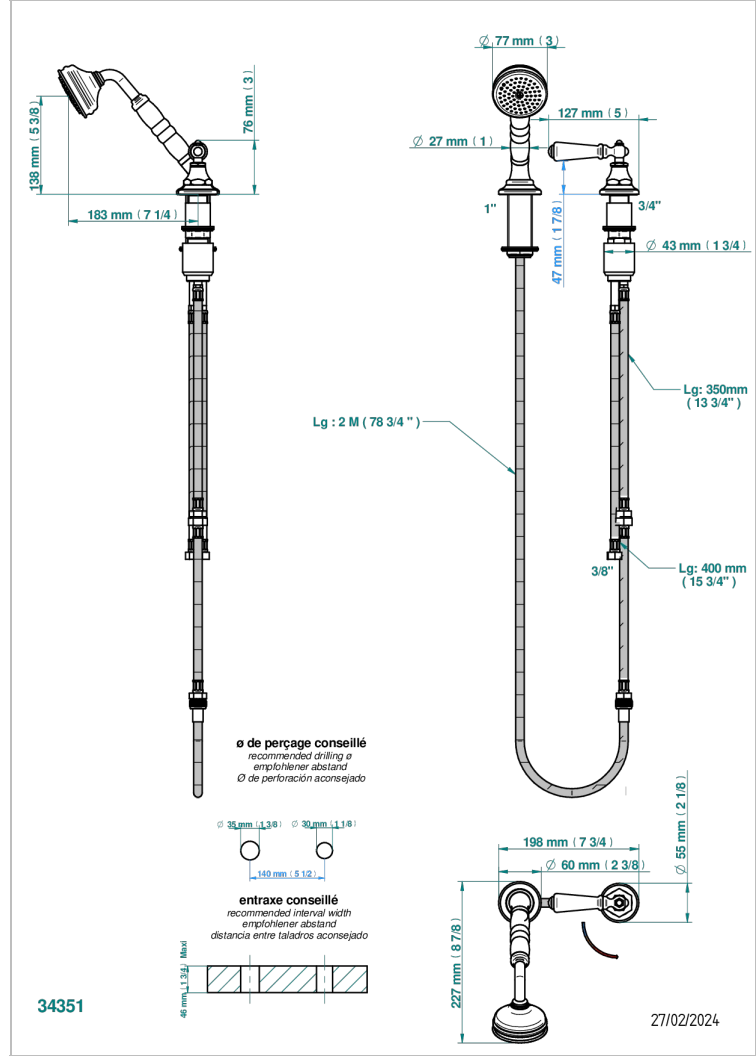

BROADWAY WITH LEVER

A04-6532/60A

Rim mounted ceramic mixer with handshower with progressive cartridge

THG[®]
PARIS

CHARACTERISTIC

- ACS : 22ACCLY009

TECHNICAL SPECS

- Recommandé : 3 bars (max. 5 bars) - Advised : 43,5 psi (max. 72 psi)
- 9,5 l/min à 3 bars (2.5 gpm at 43.5 psi)

STANDARDS

AVAILABLE FINITIONS

Antique nickel - H28
 Black ceram - D30
 Blush PVD - H62
 Brass color PVD - H49
 Brown bronze color PVD - F33
 Gold color PVD - H52

Graphite PVD - H64
 Lacquered light bronze - D01
 Matt Umber PVD - H67
 Matt blush PVD - H60
 Matt brass color PVD - H50
 Matt brown bronze color PVD - F34