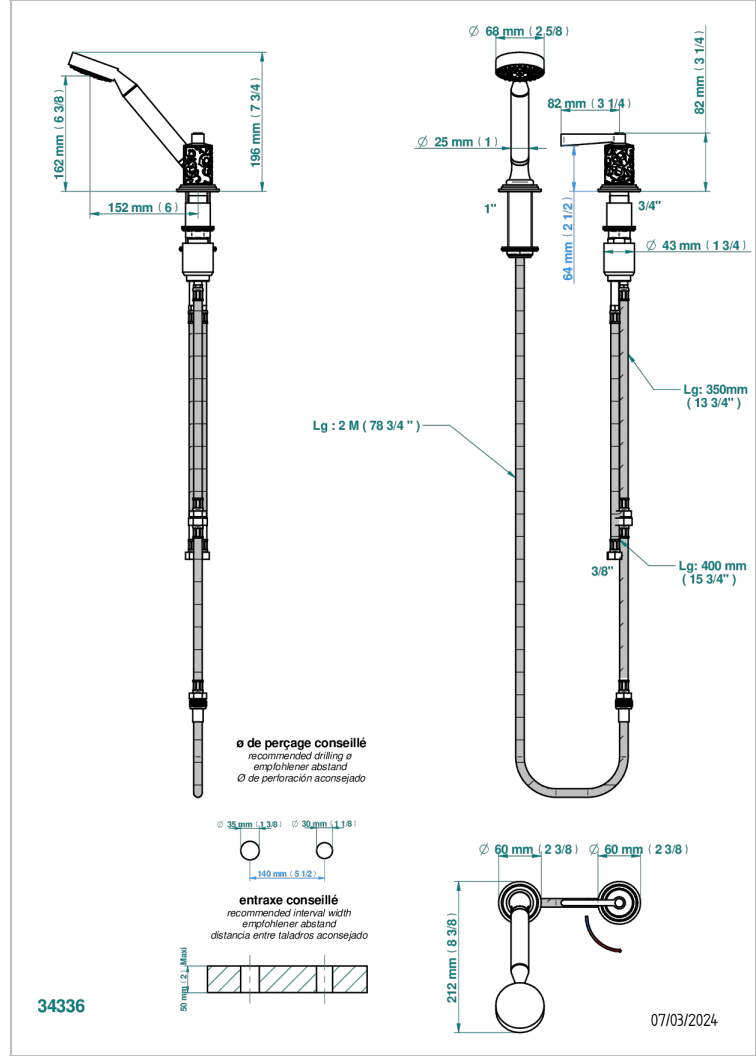

FRIVOLE WITH LEVER HANDLES

G2S-6532/60A

Deck mounted mixer with handshower, progressive cartridge

CHARACTERISTIC

- ACS : 22ACCLY009

TECHNICAL SPECS

- Recommandé : 3 bars (max. 5 bars) - Advised : 43,5 psi (max. 72 psi)
- 9,5 l/min à 3 bars (2.5 gpm at 43.5 psi)

STANDARDS

AVAILABLE FINITIONS

- Black ceram - D30
- Blush PVD - H62
- Brass color PVD - H49
- Brown bronze color PVD - F33
- Chrome polished - A02
- Chrome polished / gold polished - G02

- Gold color PVD - H52
- Gold mat - F07
- Gold polished - F01
- Graphite PVD - H64
- Matt Umber PVD - H67
- Matt blush PVD - H60

- Matt brass color PVD - H50
- Matt brown bronze color PVD - F34
- Matt chrome (American satin) - C02
- Matt gold color PVD - H53
- Matt graphite PVD - H65
- Matt nickel (American satin) - C01

- Matt nickel color PVD - H56
- Nickel antique / Sovereign - H28
- Nickel color PVD - H55
- Nickel polished - B01
- Soft gold - F30
- Soft matt gold - F31

- Umber PVD - H66