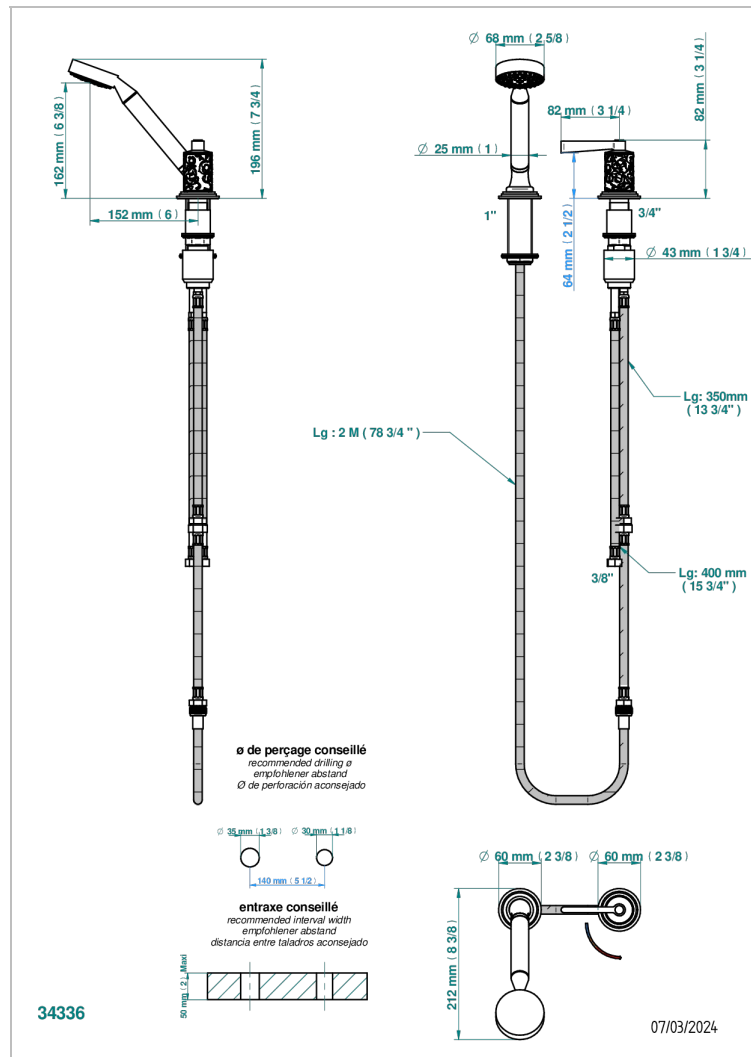

FRIVOLE WITH LEVER

G2S-6532/60A

THG[®]
PARIS

Rim mounted ceramic mixer with handshower with progressive cartridge

CHARACTERISTIC

- ACS : 22ACCLY009

STANDARDS

AVAILABLE FINITIONS

Antique nickel - H28
Black ceram - D30
Blush PVD - H62
Brass color PVD - H49
Brown bronze color PVD - F33
Gold color PVD - H52

Graphite PVD - H64
Matt Umber PVD - H67
Matt blush PVD - H60
Matt brass color PVD - H50
Matt brown bronze color PVD - F34
Matt chrome - C02

TECHNICAL SPECS

- Recommandé : 3 bars (max. 5 bars) - Advised : 43,5 psi (max. 72 psi)
- 9,5 l/min à 3 bars (2.5 gpm at 43.5 psi)