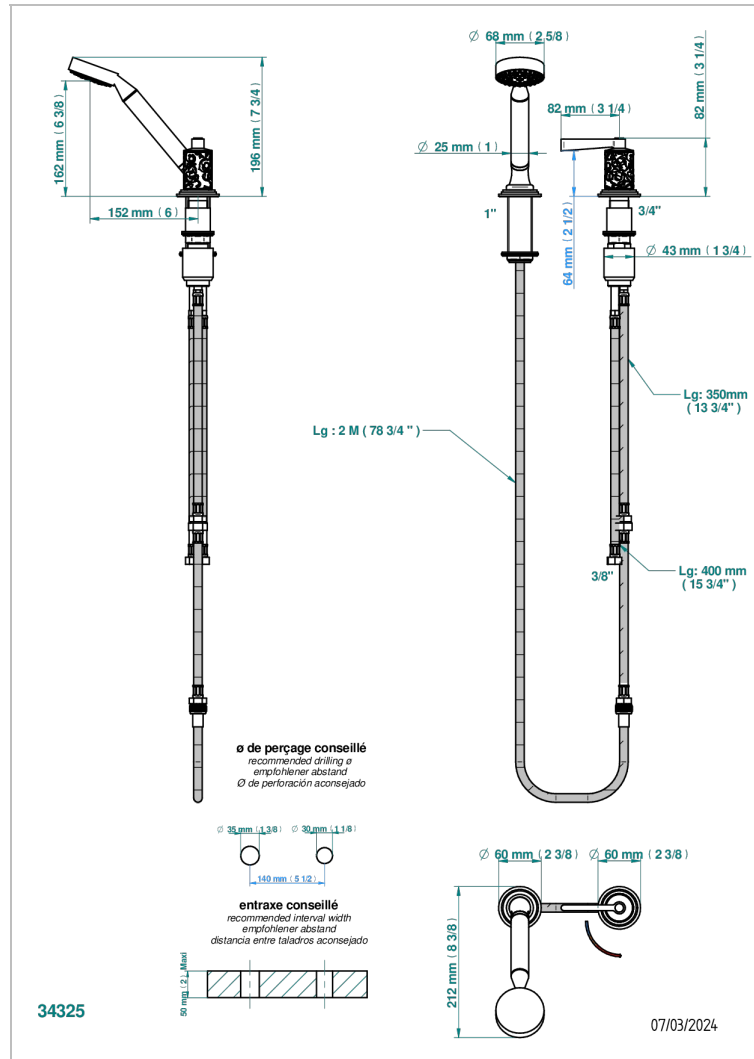

FROUFROU WITH LEVER HANDLES

G2P-6532/60A

Deck mounted mixer with handshower, progressive cartridge

THG[®]
PARIS

CHARACTERISTIC

- ACS : 22ACCLY009

TECHNICAL SPECS

- Recommandé : 3 bars (max. 5 bars) - Advised : 43,5 psi (max. 72 psi)
- 9,5 l/min à 3 bars (2.5 gpm at 43.5 psi)

STANDARDS

AVAILABLE FINITIONS

Black ceram - D30
 Blush PVD - H62
 Brass color PVD - H49
 Brown bronze color PVD - F33
 Chrome polished - A02
 Chrome polished / gold polished - G02

Gold color PVD - H52
 Gold mat - F07
 Gold polished - F01
 Graphite PVD - H64
 Matt Umber PVD - H67
 Matt blush PVD - H60

Matt brass color PVD - H50
 Matt brown bronze color PVD - F34
 Matt chrome (American satin) - C02
 Matt gold color PVD - H53
 Matt graphite PVD - H65
 Matt nickel (American satin) - C01

Matt nickel color PVD - H56
 Nickel antique / Sovereign - H28
 Nickel color PVD - H55
 Nickel polished - B01
 Soft gold - F30
 Soft matt gold - F31

Umber PVD - H66