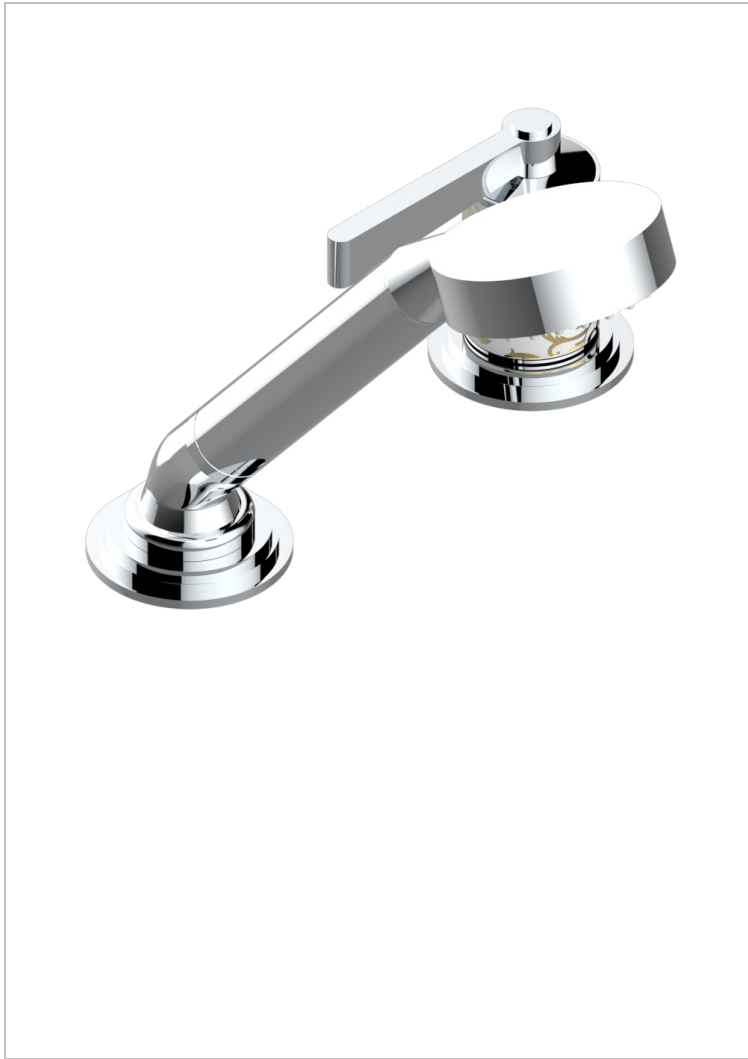

FROUFROU WITH LEVER

G2P-6532/60A

Rim mounted ceramic mixer with handshower with progressive cartridge

CHARACTERISTIC

- ACS : 22ACCLY009

STANDARDS

AVAILABLE FINITIONS

- Antique nickel - H28
- Black ceram - D30
- Blush PVD - H62
- Brass color PVD - H49
- Brown bronze color PVD - F33
- Gold color PVD - H52

- Graphite PVD - H64
- Matt Umber PVD - H67
- Matt blush PVD - H60
- Matt brass color PVD - H50
- Matt brown bronze color PVD - F34
- Matt chrome - C02

- Matt gold - F07
- Matt gold color PVD - H53
- Matt graphite PVD - H65
- Matt nickel (color finish) - C01
- Matt nickel color PVD - H56
- Nickel color PVD - H55

- Polished chrome (color finish) - A02
- Polished chrome / Polished gold (color finish) - G02
- Polished gold (color finish) - F01
- Polished nickel - B01
- Soft gold - F30
- Soft matt gold - F31
- Umber PVD - H66