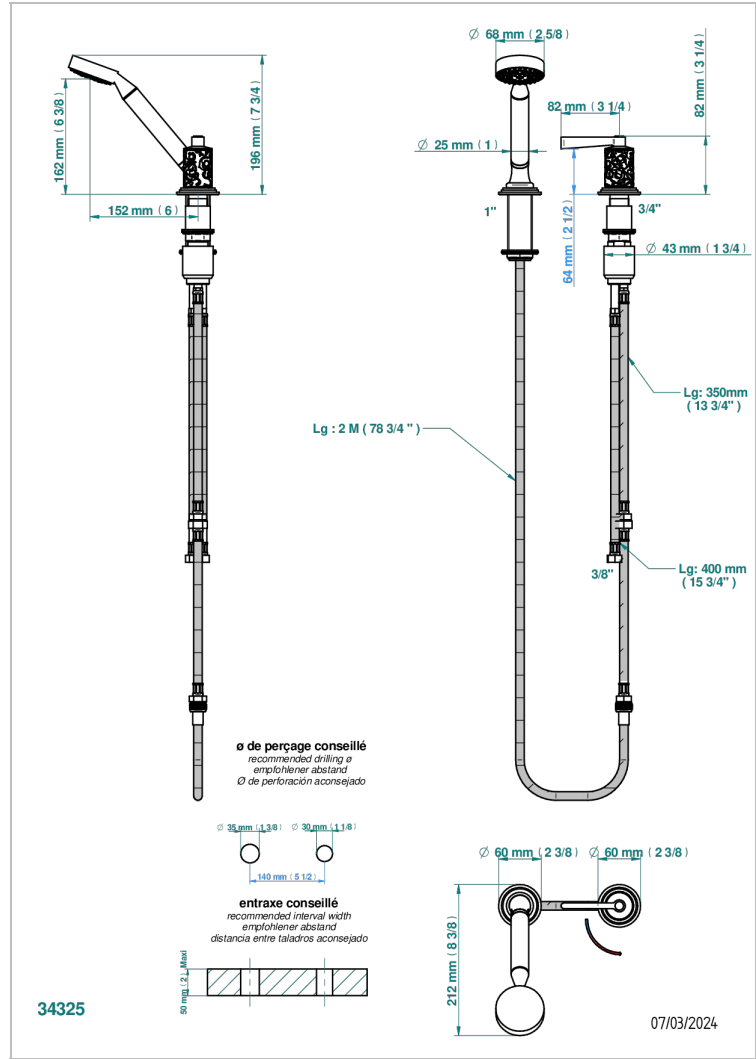

FROUFROU WITH LEVER

G2P-6532/60A

Rim mounted ceramic mixer with handshower with progressive cartridge

CHARACTERISTIC

- ACS : 22ACCLY009

STANDARDS

AVAILABLE FINITIONS

- Antique nickel - H28
- Black ceram - D30
- Blush PVD - H62
- Brass color PVD - H49
- Brown bronze color PVD - F33
- Gold color PVD - H52

- Graphite PVD - H64
- Matt Umber PVD - H67
- Matt blush PVD - H60
- Matt brass color PVD - H50
- Matt brown bronze color PVD - F34
- Matt chrome - C02

- Matt gold - F07
- Matt gold color PVD - H53
- Matt graphite PVD - H65
- Matt nickel (color finish) - C01
- Matt nickel color PVD - H56
- Nickel color PVD - H55

- Polished chrome (color finish) - A02
- Polished chrome / Polished gold (color finish) - G02
- Polished gold (color finish) - F01
- Polished nickel - B01
- Soft gold - F30
- Soft matt gold - F31
- Umber PVD - H66

TECHNICAL SPECS

- Recommandé : 3 bars (max. 5 bars) - Advised : 43,5 psi (max. 72 psi)
- 9,5 l/min à 3 bars (2.5 gpm at 43.5 psi)