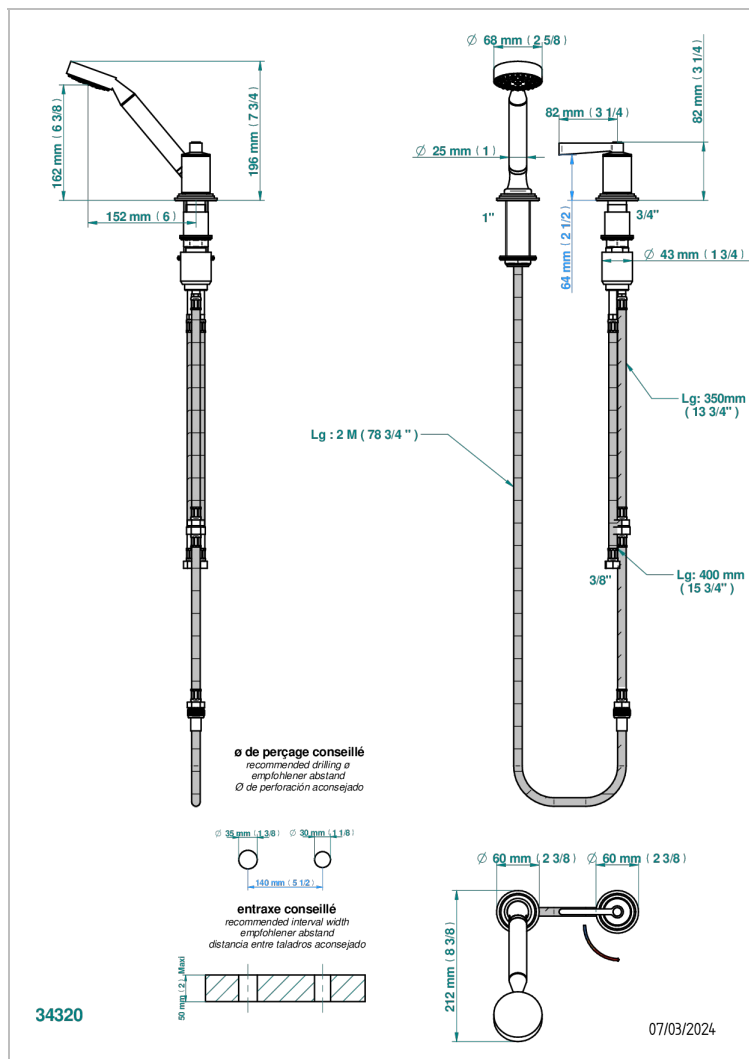

# FAUBOURG BLACK PORCELAIN WITH LEVER HANDLES

G2M-6532/60A

Deck mounted mixer with handshower, progressive cartridge

## CHARACTERISTIC

- ACS : 22ACCLY009

## TECHNICAL SPECS

- Recommandé : 3 bars (max. 5 bars) - Advised : 43,5 psi (max. 72 psi)
- 9,5 l/min à 3 bars (2.5 gpm at 43.5 psi)