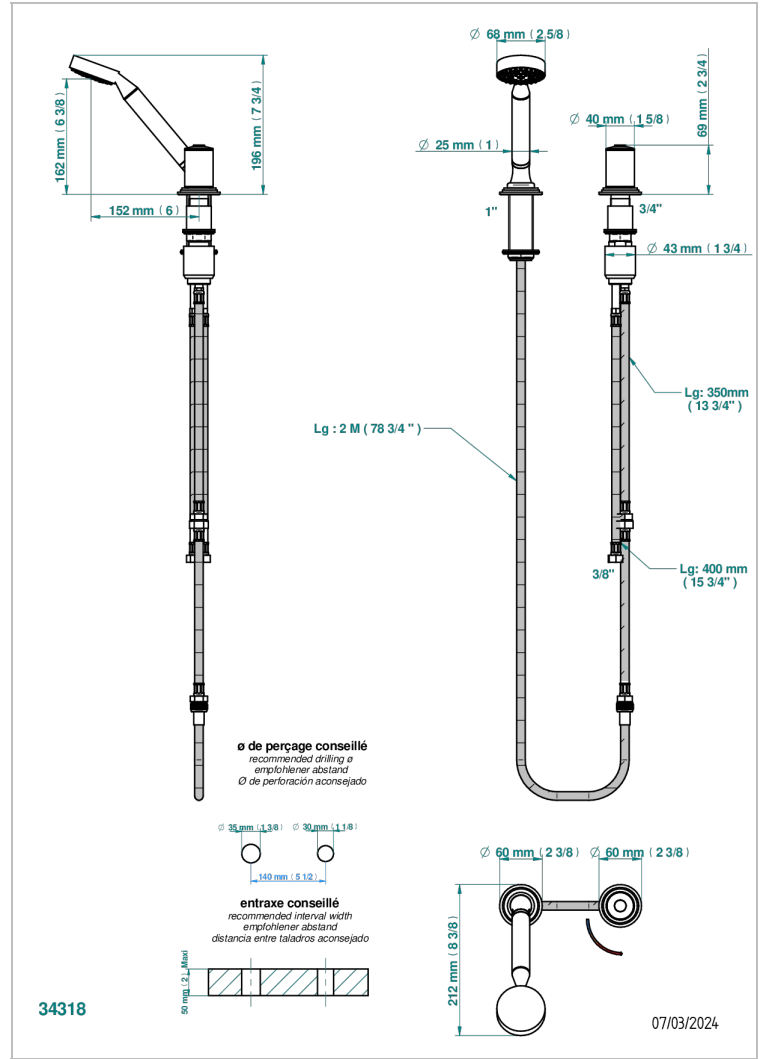

FAUBOURG BLACK PORCELAIN

G2L-6532/60A

Deck mounted mixer with handshower, progressive cartridge

THG[®]
PARIS

CHARACTERISTIC

- ACS : 22ACCLY009

TECHNICAL SPECS

- Recommandé : 3 bars (max. 5 bars) - Advised : 43,5 psi (max. 72 psi)
- 9,5 l/min à 3 bars (2.5 gpm at 43.5 psi)

STANDARDS

AVAILABLE FINITIONS

Black ceram - D30
Blush PVD - H62
Brass color PVD - H49
Brown bronze color PVD - F33
Chrome polished - A02
Chrome polished / gold polished - G02

Gold color PVD - H52
Gold mat - F07
Gold polished - F01
Graphite PVD - H64
Matt Umber PVD - H67
Matt blush PVD - H60

Soft matt gold - F31
Umber PVD - H66