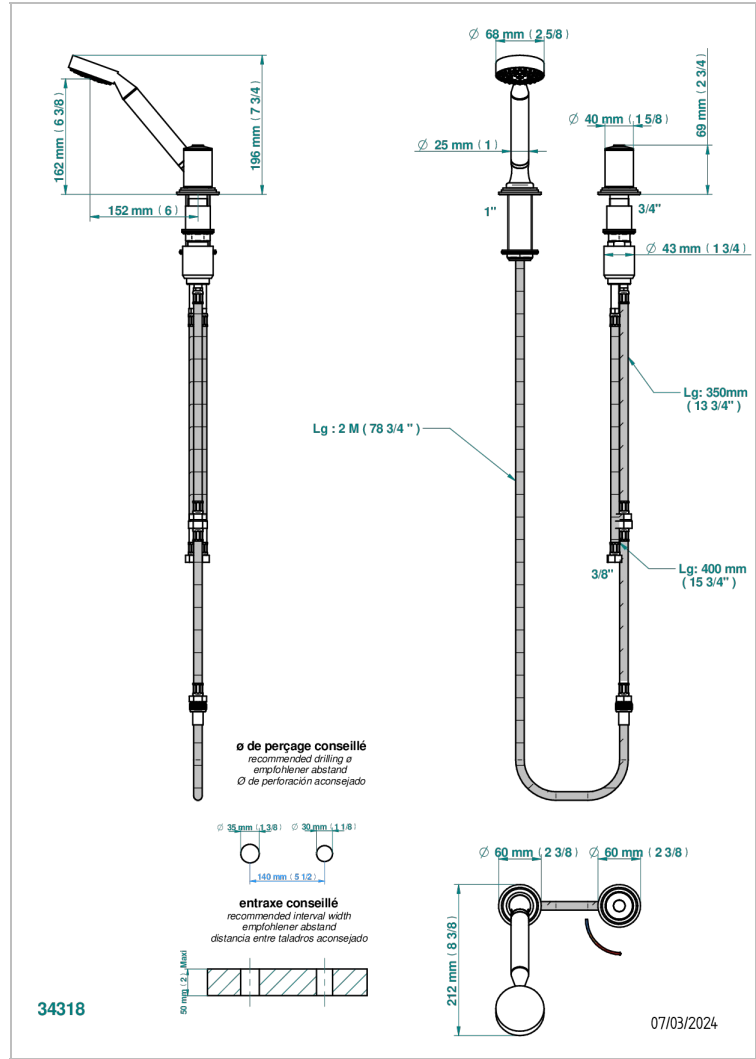

# FAUBOURG BLACK PORCELAIN

G2L-6532/60A

Rim mounted ceramic mixer with handshower with progressive cartridge

## CHARACTERISTIC

- ACS : 22ACCLY009

## TECHNICAL SPECS

- Recommandé : 3 bars (max. 5 bars) - Advised : 43,5 psi (max. 72 psi)
- 9,5 l/min à 3 bars (2.5 gpm at 43.5 psi)