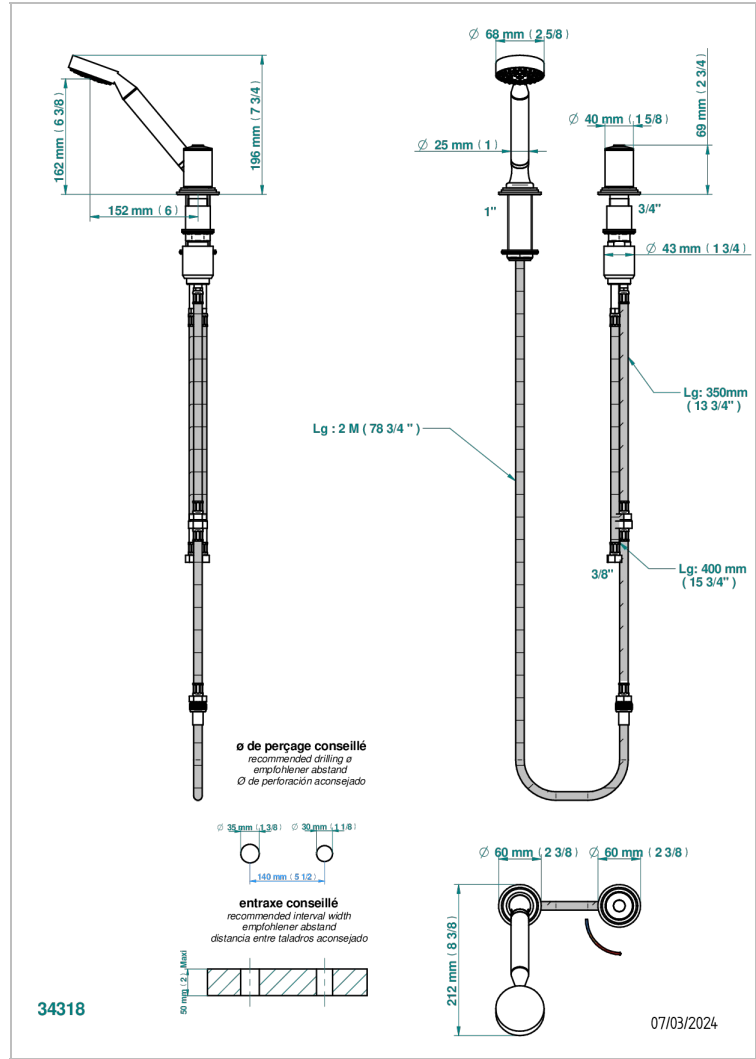

FAUBOURG BLACK PORCELAIN

G2L-6532/60A

Rim mounted ceramic mixer with handshower with progressive cartridge

CHARACTERISTIC

- ACS : 22ACCLY009

TECHNICAL SPECS

- Recommandé : 3 bars (max. 5 bars) - Advised : 43,5 psi (max. 72 psi)
- 9,5 l/min à 3 bars (2.5 gpm at 43.5 psi)

STANDARDS

AVAILABLE FINITIONS

Antique nickel - H28
Black ceram - D30
Blush PVD - H62
Brass color PVD - H49
Brown bronze color PVD - F33
Gold color PVD - H52

Graphite PVD - H64
Matt Umber PVD - H67
Matt blush PVD - H60
Matt brass color PVD - H50
Matt brown bronze color PVD - F34
Matt chrome - C02

Soft matt gold - F31
Umber PVD - H66