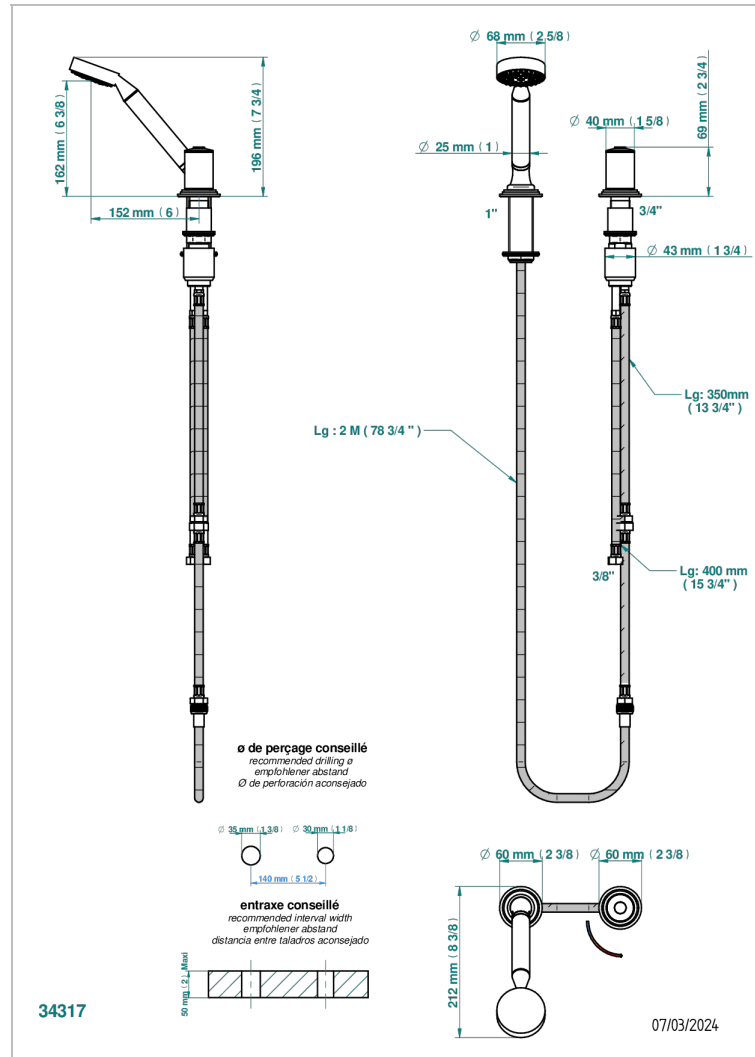

FAUBOURG WHITE PORCELAIN

G2K-6532/60A

Deck mounted mixer with handshower, progressive cartridge

THG[®]
PARIS

CHARACTERISTIC

- ACS : 22ACCLY009

TECHNICAL SPECS

- Recommandé : 3 bars (max. 5 bars) - Advised : 43,5 psi (max. 72 psi)
- 9,5 l/min à 3 bars (2.5 gpm at 43.5 psi)

STANDARDS

AVAILABLE FINITIONS

Black ceram - D30
Blush PVD - H62
Brass color PVD - H49
Brown bronze color PVD - F33
Chrome polished - A02
Chrome polished / gold polished - G02

Gold color PVD - H52
Gold mat - F07
Gold polished - F01
Graphite PVD - H64
Matt Umber PVD - H67
Matt blush PVD - H60