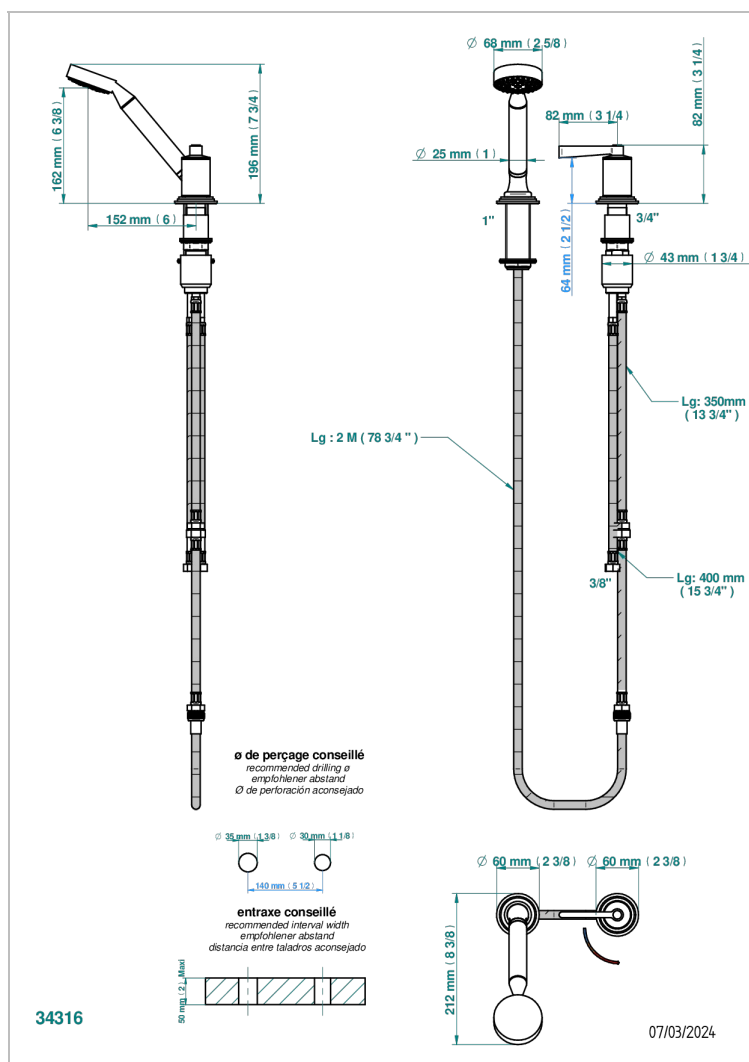

FAUBOURG WHITE PORCELAIN WITH LEVER HANDLES

G2J-6532/60A

Deck mounted mixer with handshower, progressive cartridge

CHARACTERISTIC

- ACS : 22ACCLY009

STANDARDS

AVAILABLE FINITIONS

Black ceram - D30
Blush PVD - H62
Brass color PVD - H49
Brown bronze color PVD - F33
Chrome polished - A02
Chrome polished / gold polished - G02

Gold color PVD - H52
Gold mat - F07
Gold polished - F01
Graphite PVD - H64
Matt Umber PVD - H67
Matt blush PVD - H60

Matt brass color PVD - H50
Matt brown bronze color PVD - F34
Matt chrome (American satin) - C02
Matt gold color PVD - H53
Matt graphite PVD - H65
Matt nickel (American satin) - C01

Matt nickel color PVD - H56
Natural smoked Brass - A13
Nickel antique / Sovereign - H28
Nickel color PVD - H55
Nickel polished - B01
Soft gold - F30

Soft matt gold - F31
Umber PVD - H66

TECHNICAL SPECS

- Recommandé : 3 bars (max. 5 bars) - Advised : 43,5 psi (max. 72 psi)
- 9,5 l/min à 3 bars (2.5 gpm at 43.5 psi)