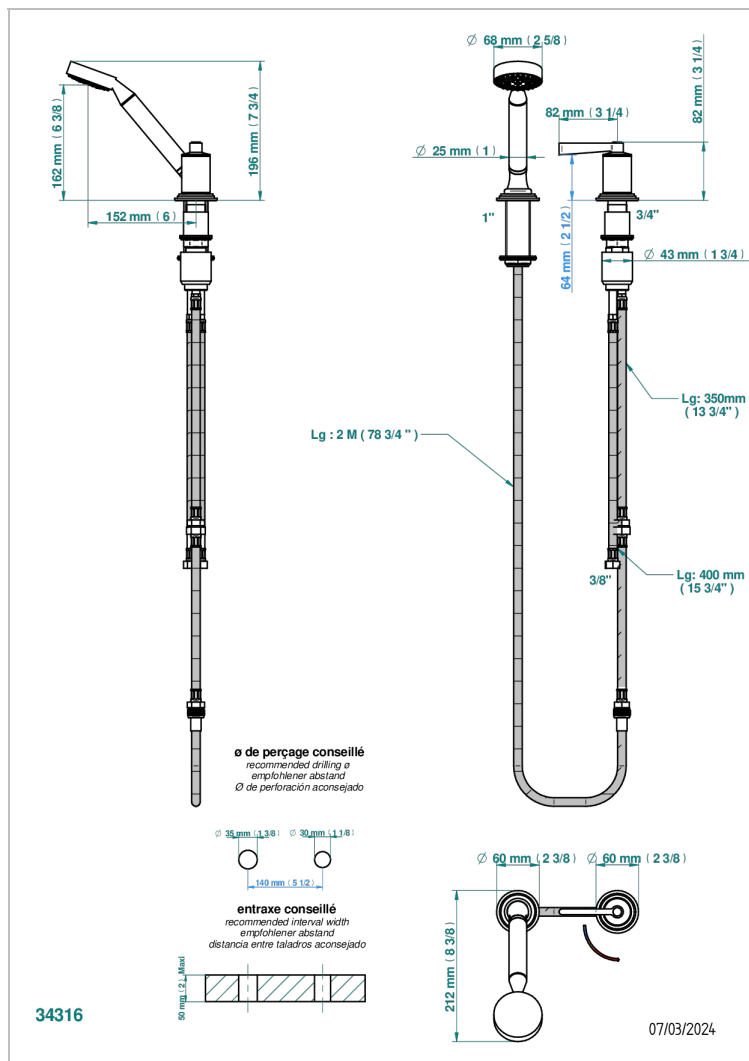

FAUBOURG WHITE PORCELAIN WITH LEVER

G2J-6532/60A

Rim mounted ceramic mixer with handshower with progressive cartridge

CHARACTERISTIC

- ACS : 22ACCLY009

STANDARDS

AVAILABLE FINITIONS

Antique nickel - H28
Black ceram - D30
Blush PVD - H62
Brass color PVD - H49
Brown bronze color PVD - F33
Gold color PVD - H52

Nickel color PVD - H55
Polished chrome (color finish) - A02
Polished chrome / Polished gold (color finish) - G02
Polished gold (color finish) - F01
Polished nickel - B01
Soft gold - F30

Soft matt gold - F31
Umber PVD - H66

TECHNICAL SPECS

- Recommandé : 3 bars (max. 5 bars) - Advised : 43,5 psi (max. 72 psi)
- 9,5 l/min à 3 bars (2.5 gpm at 43.5 psi)