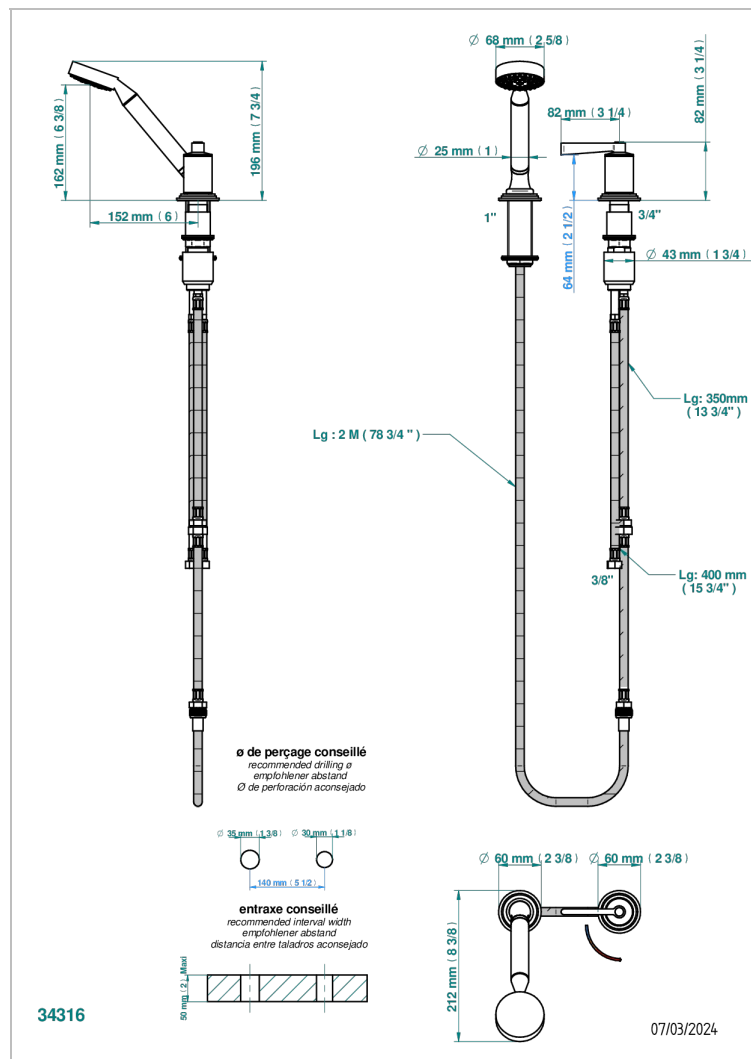

FAUBOURG WHITE PORCELAIN WITH LEVER

G2J-6532/60A

Rim mounted ceramic mixer with handshower with progressive cartridge

CHARACTERISTIC

- ACS : 22ACCLY009

STANDARDS

AVAILABLE FINITIONS

Antique nickel - H28
Black ceram - D30
Blush PVD - H62
Brass color PVD - H49
Brown bronze color PVD - F33
Gold color PVD - H52

Nickel color PVD - H55
Polished chrome (color finish) - A02
Polished chrome / Polished gold (color finish) - G02
Polished gold (color finish) - F01
Polished nickel - B01
Soft gold - F30

Soft matt gold - F31
Umber PVD - H66

TECHNICAL SPECS

- Recommandé : 3 bars (max. 5 bars) - Advised : 43,5 psi (max. 72 psi)
- 9,5 l/min à 3 bars (2.5 gpm at 43.5 psi)