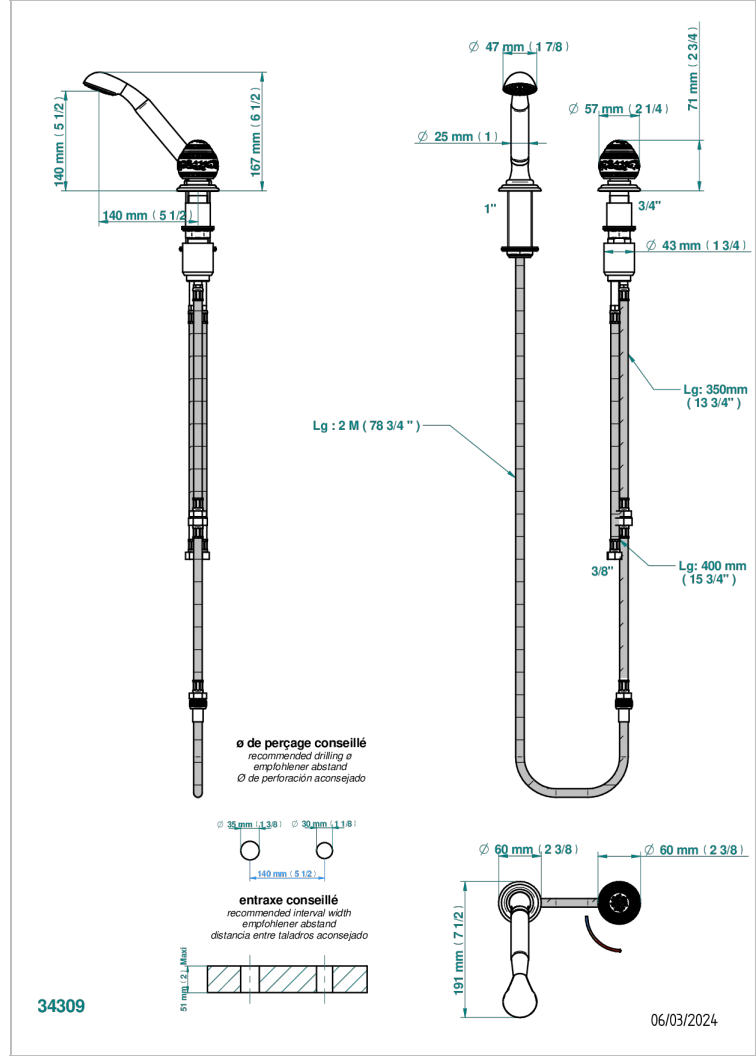

# MARQUISE PLATINUM DECOR

A7G-6532/60A

Rim mounted ceramic mixer with handshower with progressive cartridge

## CHARACTERISTIC

- ACS : 22ACCLY009