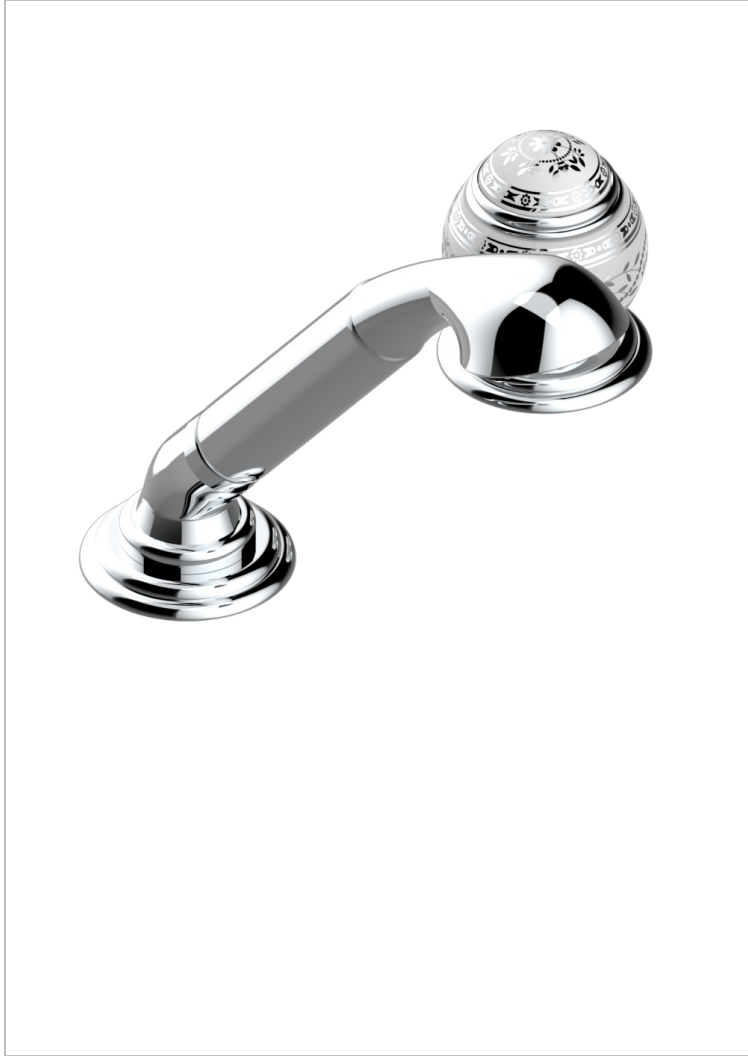

# MARQUISE PLATINUM DECOR

A7G-6532/60A

Rim mounted ceramic mixer with handshower with progressive cartridge

## CHARACTERISTIC

- ACS : 22ACCLY009

## AVAILABLE FINITIONS

Antique nickel - H28  
Black ceram - D30  
Blush PVD - H62  
Brass color PVD - H49  
Brown bronze color PVD - F33  
Gold color PVD - H52

Graphite PVD - H64  
Lacquered light bronze - D01  
Matt Umber PVD - H67  
Matt blush PVD - H60  
Matt brass color PVD - H50  
Matt brown bronze color PVD - F34