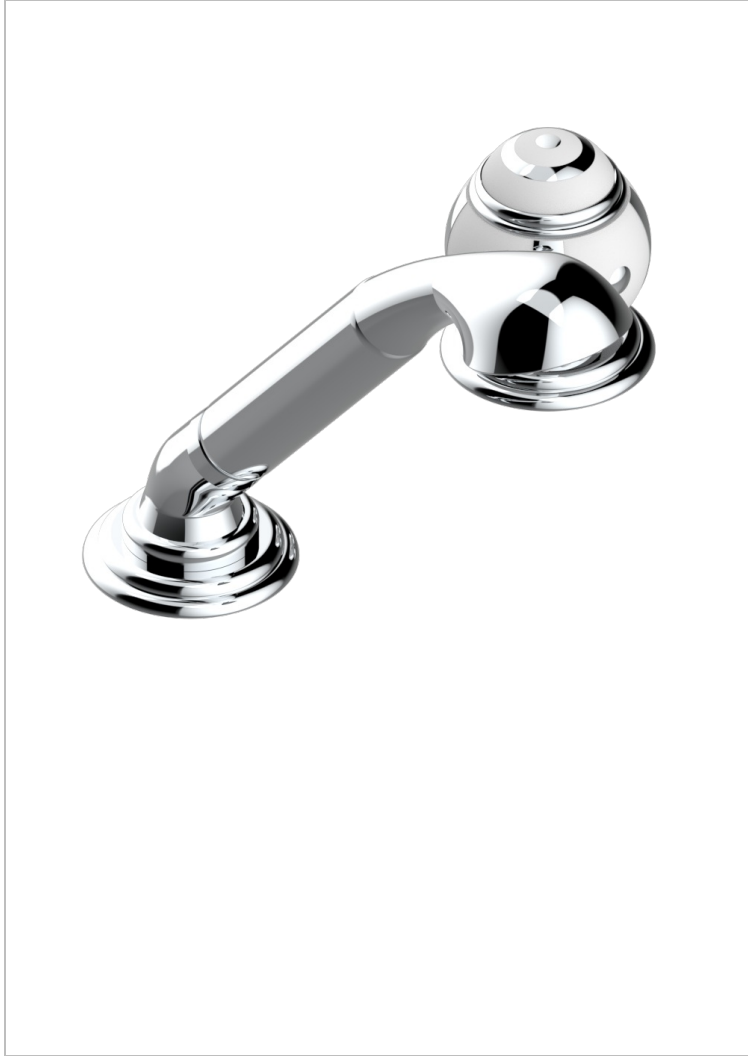

# ITHAQUE PLATINUM DECOR

A7B-6532/60A

Deck mounted mixer with handshower, progressive cartridge

## CHARACTERISTIC

- ACS : 22ACCLY009

## AVAILABLE FINITIONS

- |                                       |                                   |                                    |                                    |                      |
|---------------------------------------|-----------------------------------|------------------------------------|------------------------------------|----------------------|
| Black ceram - D30                     | Copper antique matt, coated - H07 | Matt Umber PVD - H67               | Matt graphite PVD - H65            | Soft gold - F30      |
| Blush PVD - H62                       | Gold color PVD - H52              | Matt blush PVD - H60               | Matt nickel (American satin) - C01 | Soft matt gold - F31 |
| Brass color PVD - H49                 | Gold mat - F07                    | Matt brass color PVD - H50         | Matt nickel color PVD - H56        | Umber PVD - H66      |
| Brown bronze color PVD - F33          | Gold polished - F01               | Matt brown bronze color PVD - F34  | Nickel antique / Sovereign - H28   |                      |
| Chrome polished - A02                 | Graphite PVD - H64                | Matt chrome (American satin) - C02 | Nickel color PVD - H55             |                      |
| Chrome polished / gold polished - G02 | Light coated bronze - D01         | Matt gold color PVD - H53          | Nickel polished - B01              |                      |