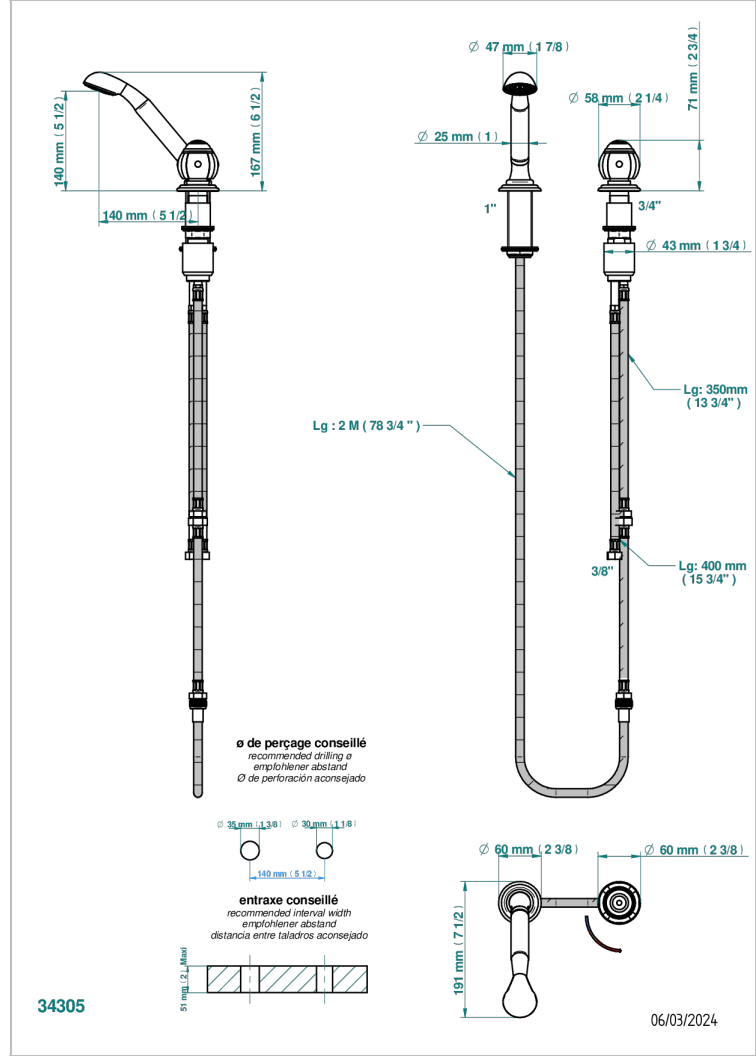

# ITHAQUE PLATINUM DECOR

A7B-6532/60A

Deck mounted mixer with handshower, progressive cartridge

## CHARACTERISTIC

- ACS : 22ACCLY009

## TECHNICAL SPECS

- Recommandé : 3 bars (max. 5 bars) - Advised : 43,5 psi (max. 72 psi)
- 9,5 l/min à 3 bars (2.5 gpm at 43.5 psi)

## AVAILABLE FINITIONS

- |                                       |                                   |                                    |                                    |                      |
|---------------------------------------|-----------------------------------|------------------------------------|------------------------------------|----------------------|
| Black ceram - D30                     | Copper antique matt, coated - H07 | Matt Umber PVD - H67               | Matt graphite PVD - H65            | Soft gold - F30      |
| Blush PVD - H62                       | Gold color PVD - H52              | Matt blush PVD - H60               | Matt nickel (American satin) - C01 | Soft matt gold - F31 |
| Brass color PVD - H49                 | Gold mat - F07                    | Matt brass color PVD - H50         | Matt nickel color PVD - H56        | Umber PVD - H66      |
| Brown bronze color PVD - F33          | Gold polished - F01               | Matt brown bronze color PVD - F34  | Nickel antique / Sovereign - H28   |                      |
| Chrome polished - A02                 | Graphite PVD - H64                | Matt chrome (American satin) - C02 | Nickel color PVD - H55             |                      |
| Chrome polished / gold polished - G02 | Light coated bronze - D01         | Matt gold color PVD - H53          | Nickel polished - B01              |                      |