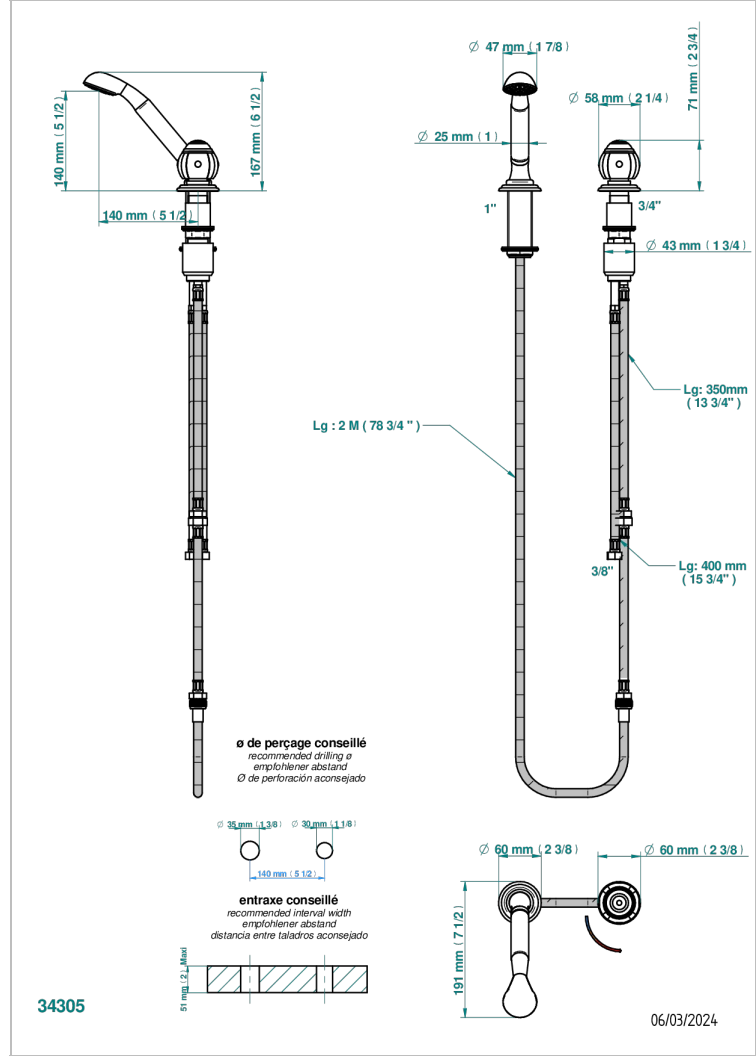

ITHAQUE PLATINUM DECOR

A7B-6532/60A

Rim mounted ceramic mixer with handshower with progressive cartridge

THG[®]
PARIS

CHARACTERISTIC

- ACS : 22ACCLY009

TECHNICAL SPECS

- Recommandé : 3 bars (max. 5 bars) - Advised : 43,5 psi (max. 72 psi)
- 9,5 l/min à 3 bars (2.5 gpm at 43.5 psi)

STANDARDS

AVAILABLE FINITIONS

Antique nickel - H28
Black ceram - D30
Blush PVD - H62
Brass color PVD - H49
Brown bronze color PVD - F33
Gold color PVD - H52

Graphite PVD - H64
Lacquered light bronze - D01
Matt Umber PVD - H67
Matt blush PVD - H60
Matt brass color PVD - H50
Matt brown bronze color PVD - F34