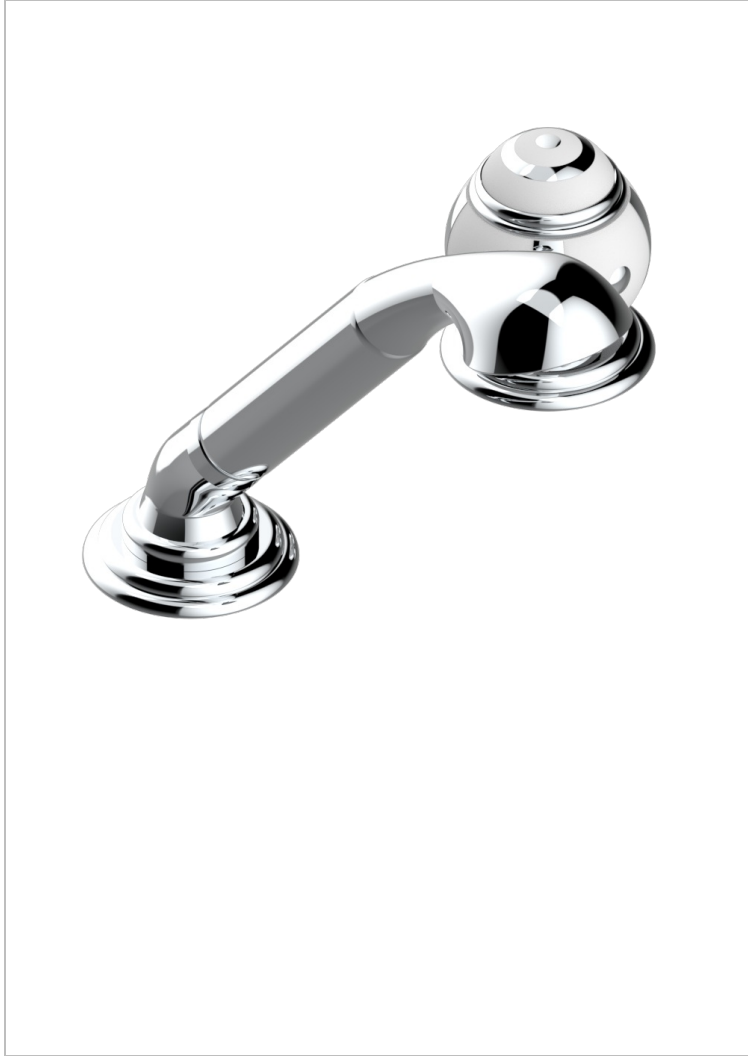

ITHAQUE PLATINUM DECOR

A7B-6532/60A

Rim mounted ceramic mixer with handshower with progressive cartridge

THG[®]
PARIS

CHARACTERISTIC

- ACS : 22ACCLY009

TECHNICAL SPECS

- Recommandé : 3 bars (max. 5 bars) - Advised : 43,5 psi (max. 72 psi)
- 9,5 l/min à 3 bars (2.5 gpm at 43.5 psi)

STANDARDS

AVAILABLE FINITIONS

Antique nickel - H28
Black ceram - D30
Blush PVD - H62
Brass color PVD - H49
Brown bronze color PVD - F33
Gold color PVD - H52

Graphite PVD - H64
Lacquered light bronze - D01
Matt Umber PVD - H67
Matt blush PVD - H60
Matt brass color PVD - H50
Matt brown bronze color PVD - F34