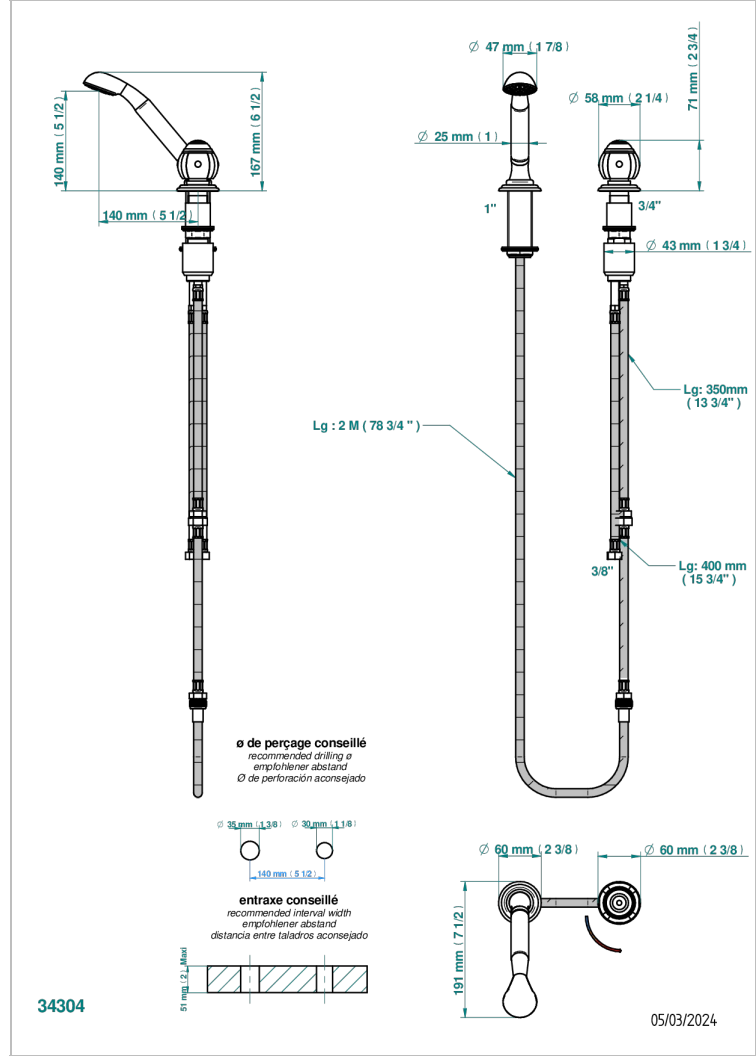

ITHAQUE GOLD DECOR

A7A-6532/60A

Deck mounted mixer with handshower, progressive cartridge

THG[®]
PARIS

CHARACTERISTIC

- ACS : 22ACCLY009

TECHNICAL SPECS

- Recommandé : 3 bars (max. 5 bars) - Advised : 43,5 psi (max. 72 psi)
- 9,5 l/min à 3 bars (2.5 gpm at 43.5 psi)

STANDARDS

AVAILABLE FINITIONS

- Black ceram - D30
- Blush PVD - H62
- Brass color PVD - H49
- Brown bronze color PVD - F33
- Chrome polished - A02
- Chrome polished / gold polished - G02

- Copper antique matt, coated - H07
- Gold color PVD - H52
- Gold mat - F07
- Gold polished - F01
- Graphite PVD - H64
- Light coated bronze - D01

- Matt Umber PVD - H67
- Matt blush PVD - H60
- Matt brass color PVD - H50
- Matt brown bronze color PVD - F34
- Matt chrome (American satin) - C02
- Matt gold color PVD - H53

- Matt graphite PVD - H65
- Matt nickel (American satin) - C01
- Matt nickel color PVD - H56
- Nickel antique / Sovereign - H28
- Nickel color PVD - H55
- Nickel polished - B01

- Soft gold - F30
- Soft matt gold - F31
- Umber PVD - H66