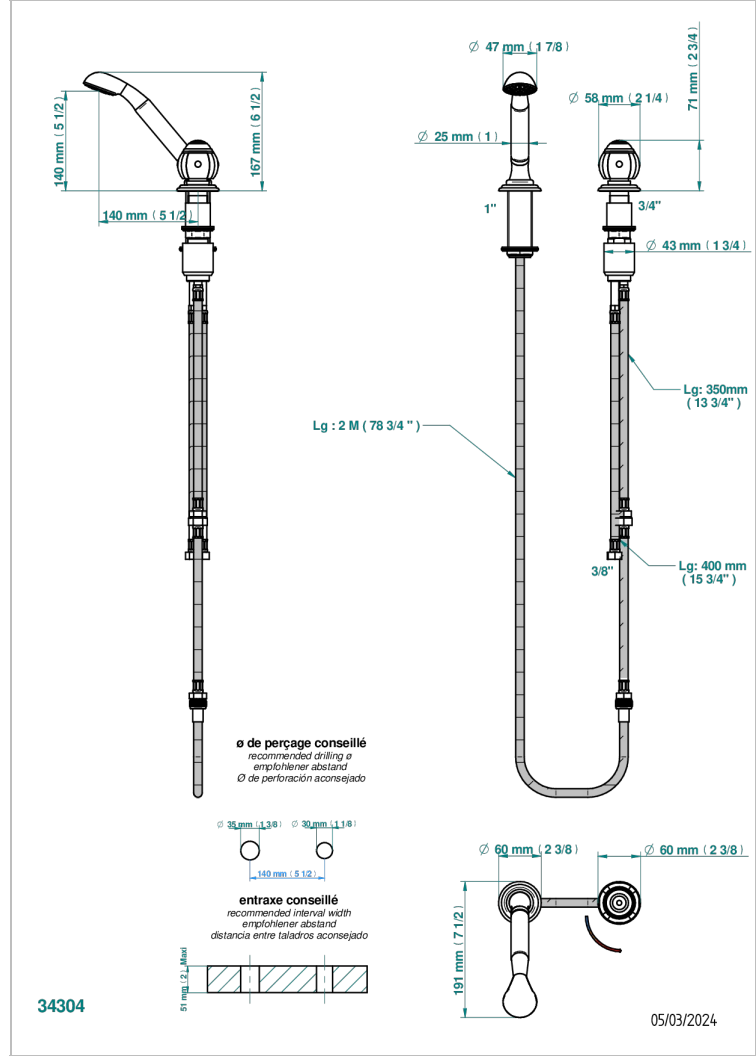

ITHAQUE GOLD DECOR

A7A-6532/60A

Rim mounted ceramic mixer with handshower with progressive cartridge

CHARACTERISTIC

- ACS : 22ACCLY009

TECHNICAL SPECS

- Recommandé : 3 bars (max. 5 bars) - Advised : 43,5 psi (max. 72 psi)
- 9,5 l/min à 3 bars (2.5 gpm at 43.5 psi)

STANDARDS

AVAILABLE FINITIONS

- | | | | | |
|------------------------------|-----------------------------------|----------------------------------|--|--|
| Antique nickel - H28 | Graphite PVD - H64 | Matt chrome - C02 | Nickel color PVD - H55 | Soft matt gold - F31 |
| Black ceram - D30 | Lacquered light bronze - D01 | Matt gold - F07 | Polished chrome (color finish) - A02 | Umber PVD - H66 |
| Blush PVD - H62 | Matt Umber PVD - H67 | Matt gold color PVD - H53 | Polished chrome / Polished gold (color finish) - G02 | Varnished matt antique red copper (color finish) - H07 |
| Brass color PVD - H49 | Matt blush PVD - H60 | Matt graphite PVD - H65 | Polished gold (color finish) - F01 | |
| Brown bronze color PVD - F33 | Matt brass color PVD - H50 | Matt nickel (color finish) - C01 | Polished nickel - B01 | |
| Gold color PVD - H52 | Matt brown bronze color PVD - F34 | Matt nickel color PVD - H56 | Soft gold - F30 | |