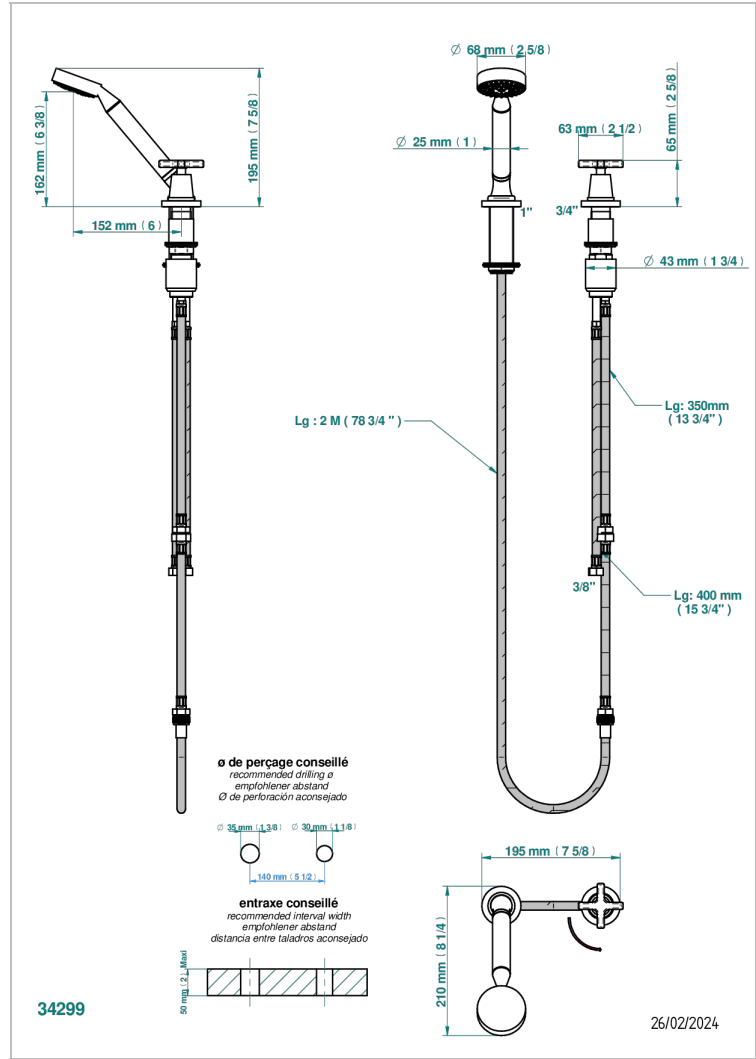

SPIRIT

G69-6532/60A

Deck mounted mixer with handshower, progressive cartridge

CHARACTERISTIC

- ACS : 22ACCLY009

TECHNICAL SPECS

- Recommandé : 3 bars (max. 5 bars) - Advised : 43,5 psi (max. 72 psi)
- 9,5 l/min à 3 bars (2.5 gpm at 43.5 psi)

STANDARDS

AVAILABLE FINITIONS

- Black ceram - D30
- Blush PVD - H62
- Brass color PVD - H49
- Brown bronze color PVD - F33
- Chrome polished - A02
- Chrome polished / gold polished - G02

- Copper antique matt, coated - H07
- Gold color PVD - H52
- Gold mat - F07
- Gold polished - F01
- Graphite PVD - H64
- Light coated bronze - D01

- Matt Umber PVD - H67
- Matt blush PVD - H60
- Matt brass color PVD - H50
- Matt brown bronze color PVD - F34
- Matt chrome (American satin) - C02
- Matt gold color PVD - H53

- Matt graphite PVD - H65
- Matt nickel (American satin) - C01
- Matt nickel color PVD - H56
- Natural smoked Brass - A13
- Nickel antique / Sovereign - H28
- Nickel color PVD - H55

- Nickel polished - B01
- Soft gold - F30
- Soft matt gold - F31
- Umber PVD - H66