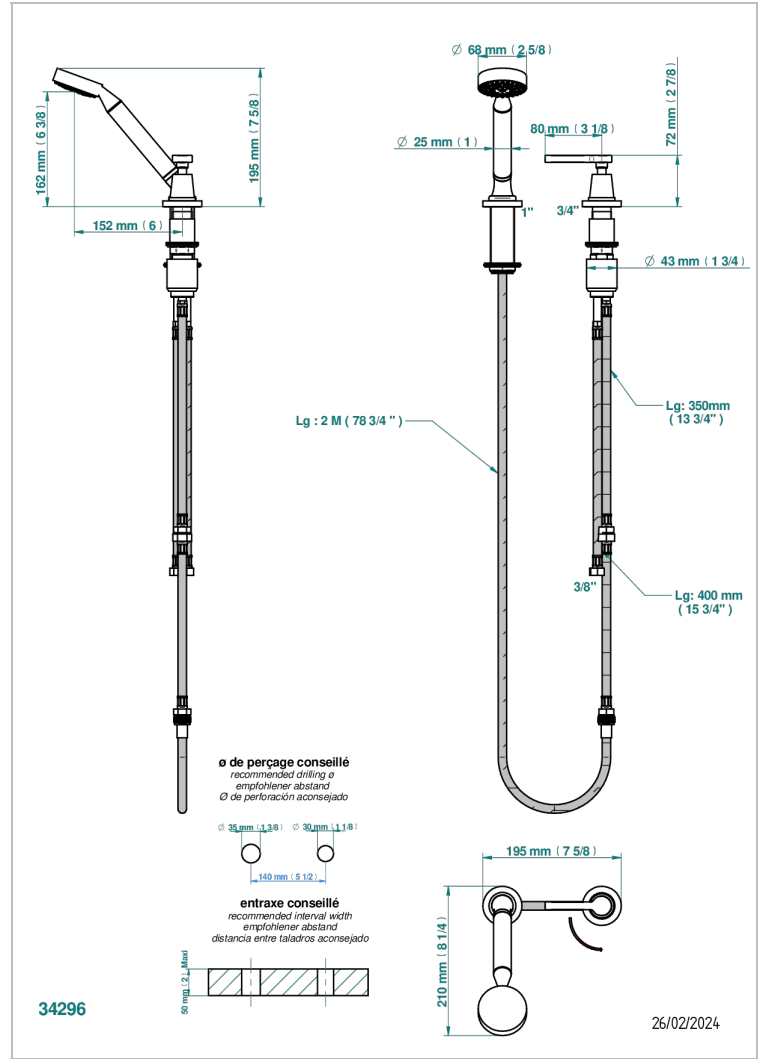

# SPIRIT WITH LEVER HANDLES

G58-6532/60A

Deck mounted mixer with handshower, progressive cartridge

THG<sup>®</sup>  
PARIS

## CHARACTERISTIC

- ACS : 22ACCLY009