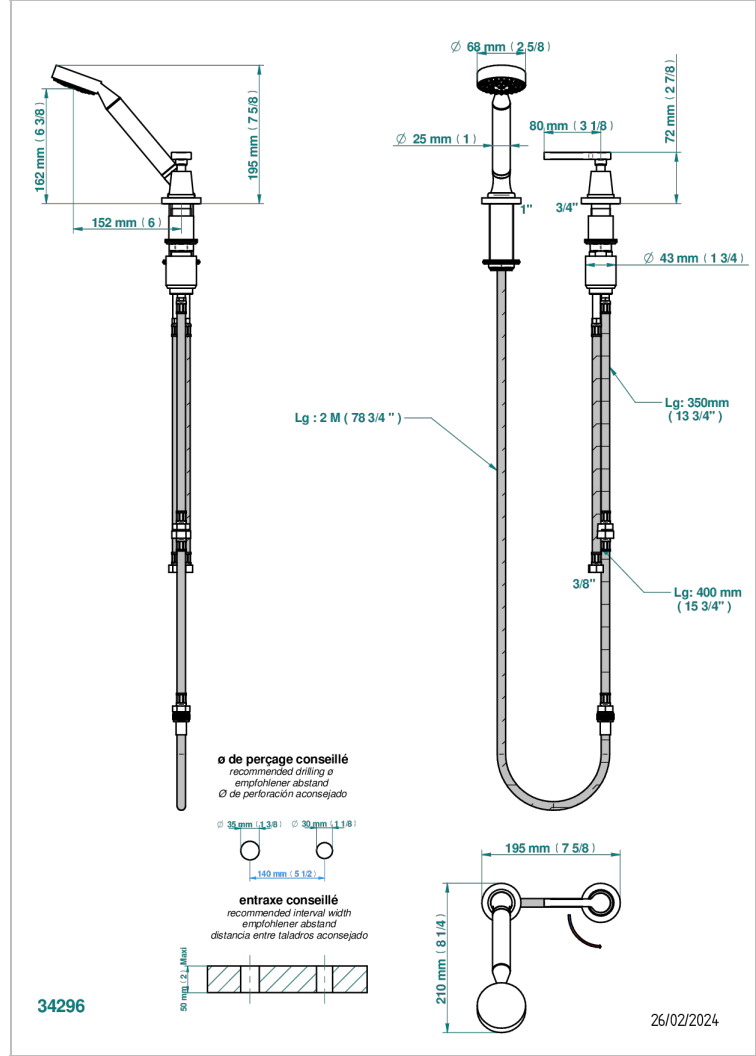

SPIRIT WITH LEVER

G58-6532/60A

Rim mounted ceramic mixer with handshower with progressive cartridge

THG[®]
PARIS

CHARACTERISTIC

- ACS : 22ACCLY009

TECHNICAL SPECS

- Recommandé : 3 bars (max. 5 bars) - Advised : 43,5 psi (max. 72 psi)
- 9,5 l/min à 3 bars (2.5 gpm at 43.5 psi)

STANDARDS

AVAILABLE FINITIONS

Antique nickel - H28
Black ceram - D30
Blush PVD - H62
Brass color PVD - H49
Brown bronze color PVD - F33
Gold color PVD - H52

Graphite PVD - H64
Lacquered light bronze - D01
Matt Umber PVD - H67
Matt blush PVD - H60
Matt brass color PVD - H50
Matt brown bronze color PVD - F34