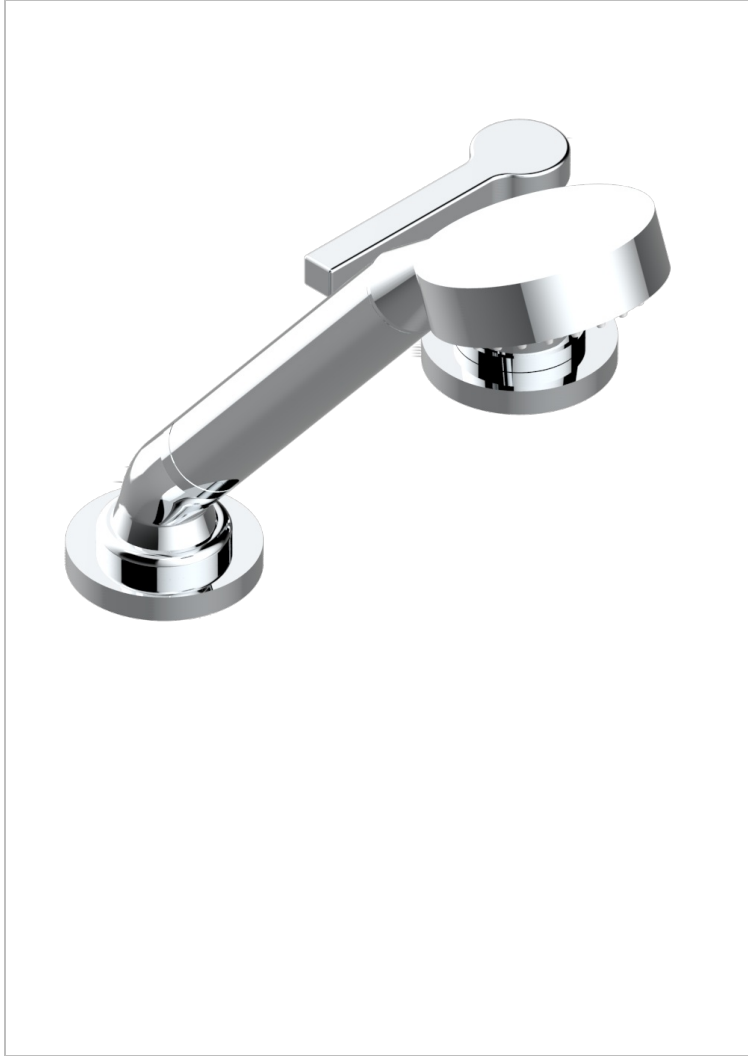

SPIRIT WITH LEVER

G58-6532/60A

Rim mounted ceramic mixer with handshower with progressive cartridge

THG[®]
PARIS

CHARACTERISTIC

- ACS : 22ACCLY009

TECHNICAL SPECS

- Recommandé : 3 bars (max. 5 bars) - Advised : 43,5 psi (max. 72 psi)
- 9,5 l/min à 3 bars (2.5 gpm at 43.5 psi)

STANDARDS

AVAILABLE FINITIONS

Antique nickel - H28
Black ceram - D30
Blush PVD - H62
Brass color PVD - H49
Brown bronze color PVD - F33
Gold color PVD - H52

Graphite PVD - H64
Lacquered light bronze - D01
Matt Umber PVD - H67
Matt blush PVD - H60
Matt brass color PVD - H50
Matt brown bronze color PVD - F34

Matt chrome - C02
Matt gold - F07
Matt gold color PVD - H53
Matt graphite PVD - H65
Matt nickel (color finish) - C01
Matt nickel color PVD - H56

Natural smoked Brass - A13
Nickel color PVD - H55
Polished chrome (color finish) - A02
Polished chrome / Polished gold (color finish) - G02
Polished gold (color finish) - F01
Polished nickel - B01

Soft gold - F30
Soft matt gold - F31
Umber PVD - H66
Varnished matt antique red copper (color finish) - H07