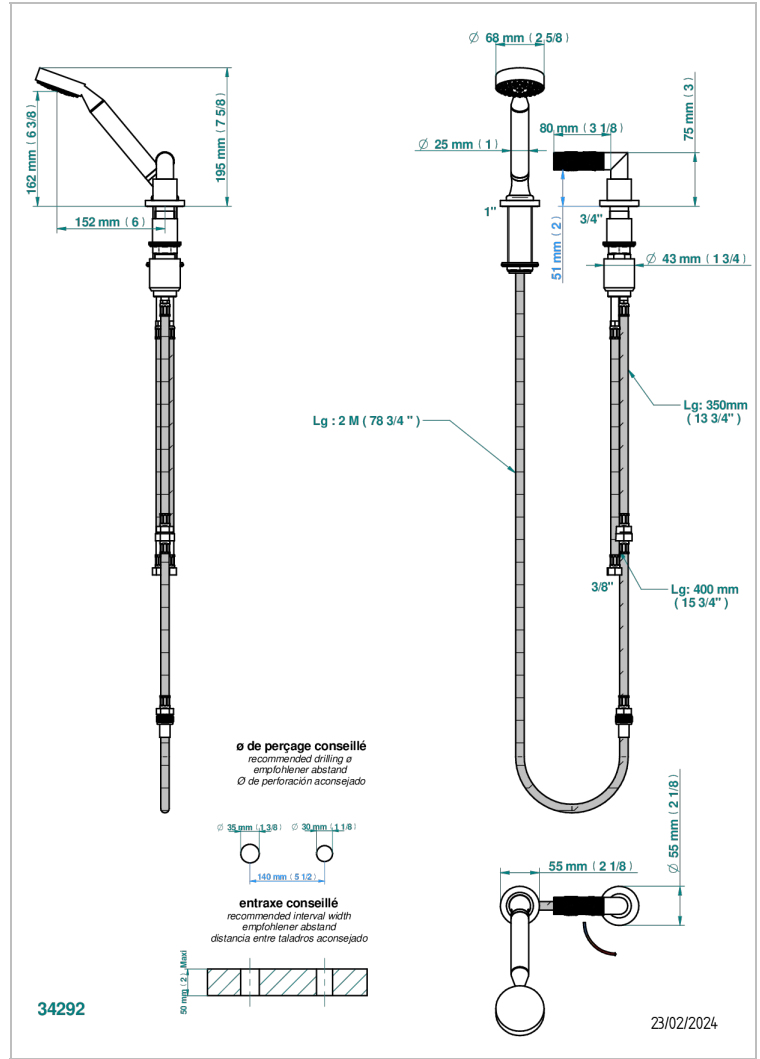

BAMBOU CLEAR CRYSTAL

A35-6532/60A

Deck mounted mixer with handshower, progressive cartridge

THG[®]
PARIS

CHARACTERISTIC

- ACS : 22ACCLY009

STANDARDS

TECHNICAL SPECS

- Recommandé : 3 bars (max. 5 bars) - Advised : 43,5 psi (max. 72 psi)
- 9,5 l/min à 3 bars (2.5 gpm at 43.5 psi)

AVAILABLE FINITIONS

Black ceram - D30
Blush PVD - H62
Brass color PVD - H49
Brown bronze color PVD - F33
Chrome polished - A02
Chrome polished / gold polished - G02

Copper antique matt, coated - H07
Gold color PVD - H52
Gold mat - F07
Gold polished - F01
Graphite PVD - H64
Light coated bronze - D01

Matt Umber PVD - H67
Matt blush PVD - H60
Matt brass color PVD - H50
Matt brown bronze color PVD - F34
Matt chrome (American satin) - C02
Matt gold color PVD - H53

Matt graphite PVD - H65
Matt nickel (American satin) - C01
Matt nickel color PVD - H56
Nickel antique / Sovereign - H28
Nickel color PVD - H55
Nickel polished - B01

Soft gold - F30
Soft matt gold - F31
Umber PVD - H66