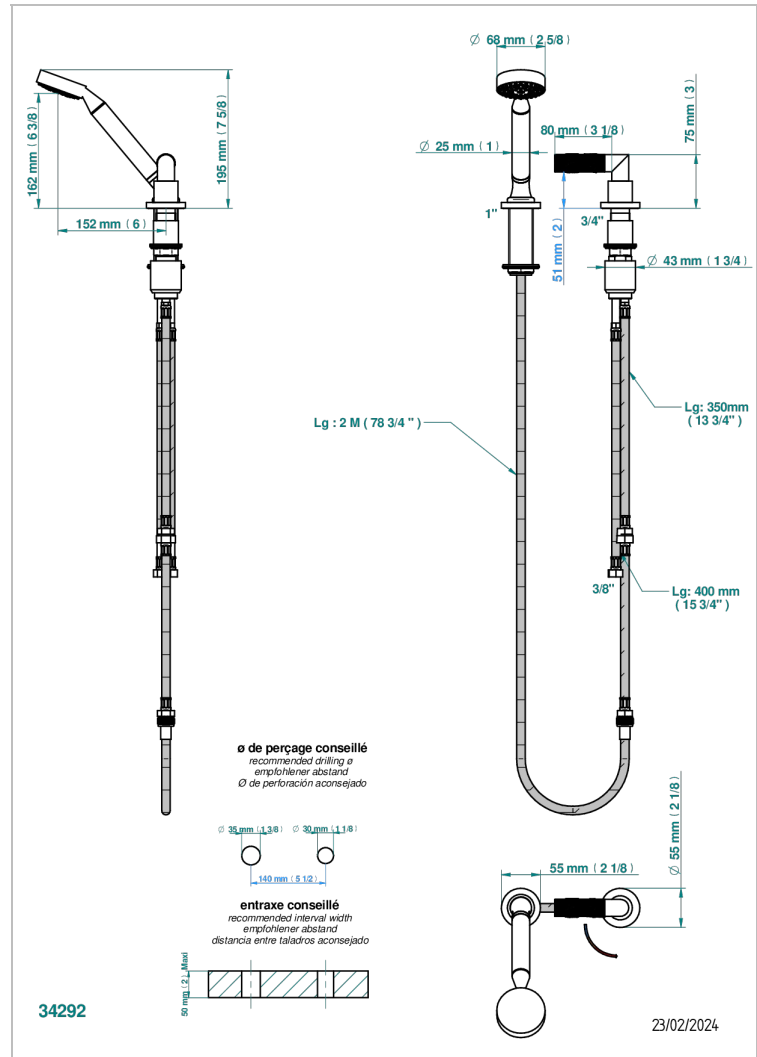

BAMBOU CLEAR CRYSTAL

A35-6532/60A

Rim mounted ceramic mixer with handshower with progressive cartridge

THG[®]
PARIS

CHARACTERISTIC

- ACS : 22ACCLY009

STANDARDS

TECHNICAL SPECS

- Recommandé : 3 bars (max. 5 bars) - Advised : 43,5 psi (max. 72 psi)
- 9,5 l/min à 3 bars (2.5 gpm at 43.5 psi)

AVAILABLE FINITIONS

Antique nickel - H28
Black ceram - D30
Blush PVD - H62
Brass color PVD - H49
Brown bronze color PVD - F33
Gold color PVD - H52

Nickel color PVD - H55
Polished chrome (color finish) - A02
Polished chrome / Polished gold (color finish) - G02
Polished gold (color finish) - F01
Polished nickel - B01
Soft gold - F30

Soft matt gold - F31
Umber PVD - H66
Varnished matt antique red copper (color finish) - H07