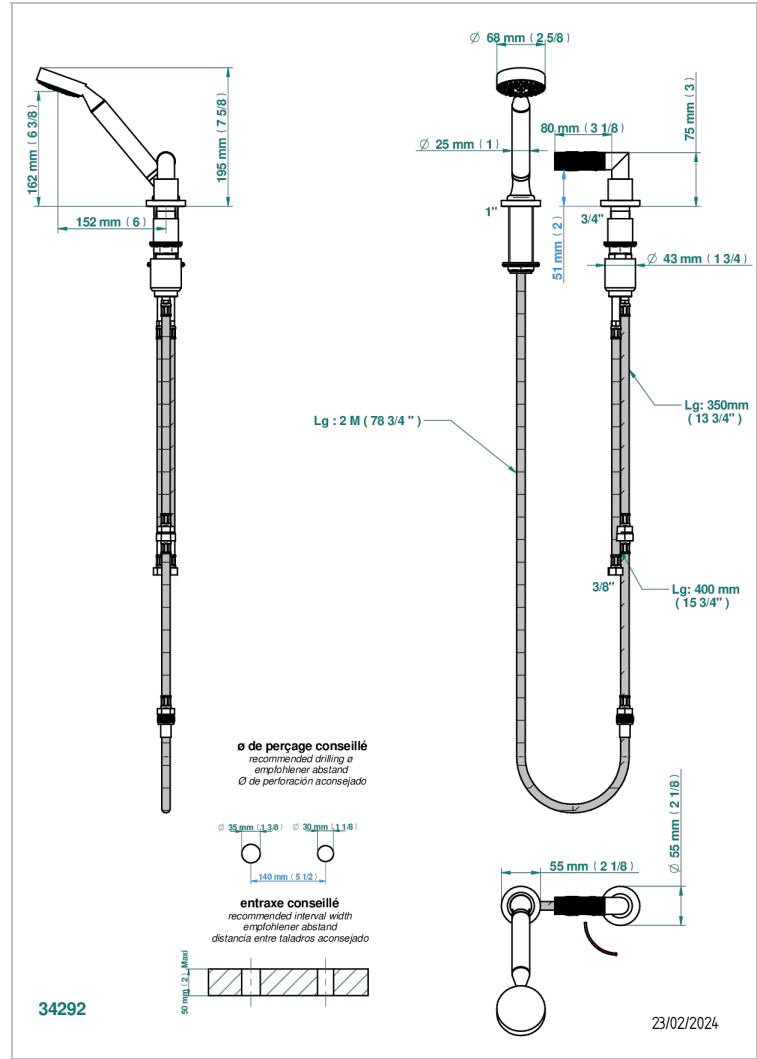

BAMBOU CLEAR CRYSTAL

A35-6532/60A

Rim mounted ceramic mixer with handshower with progressive cartridge

CHARACTERISTIC

- ACS : 22ACCLY009

TECHNICAL SPECS

- Recommandé : 3 bars (max. 5 bars) - Advised : 43,5 psi (max. 72 psi)
- 9,5 l/min à 3 bars (2.5 gpm at 43.5 psi)

STANDARDS

AVAILABLE FINITIONS

Antique nickel - H28
Black ceram - D30
Blush PVD - H62
Brass color PVD - H49
Brown bronze color PVD - F33
Gold color PVD - H52

Graphite PVD - H64
Lacquered light bronze - D01
Matt Umber PVD - H67
Matt blush PVD - H60
Matt brass color PVD - H50
Matt brown bronze color PVD - F34