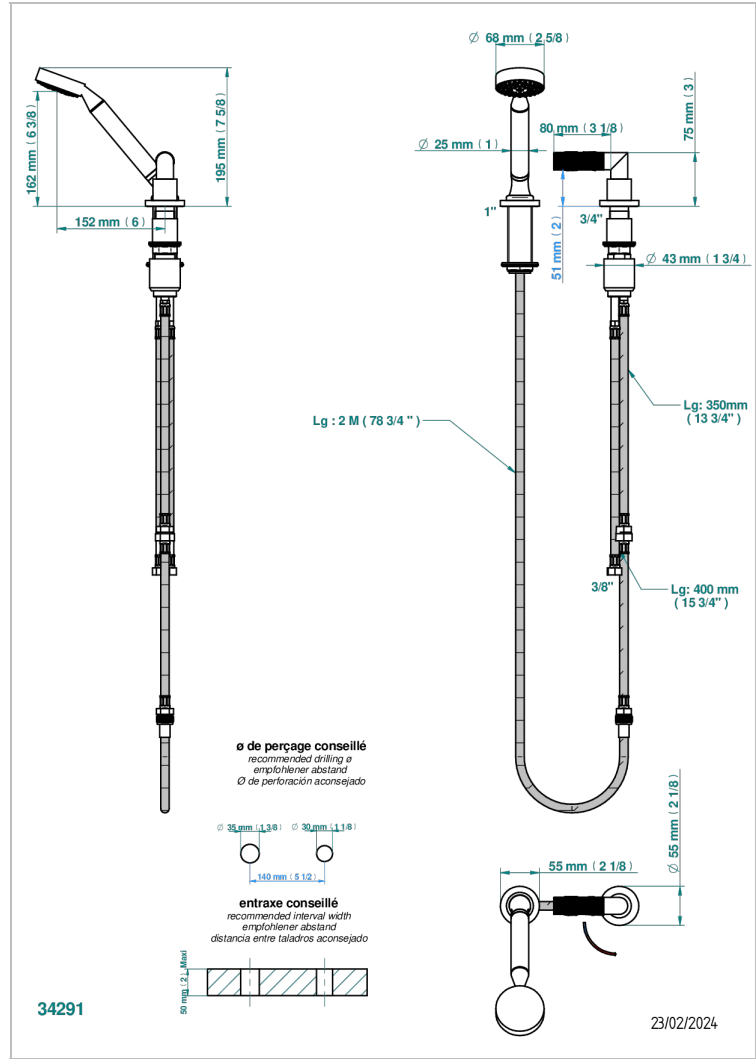

# BAMBOU AMBER CRYSTAL

A34-6532/60A

Deck mounted mixer with handshower, progressive cartridge

## CHARACTERISTIC

- ACS : 22ACCLY009

## TECHNICAL SPECS

- Recommandé : 3 bars (max. 5 bars) - Advised : 43,5 psi (max. 72 psi)
- 9,5 l/min à 3 bars (2.5 gpm at 43.5 psi)