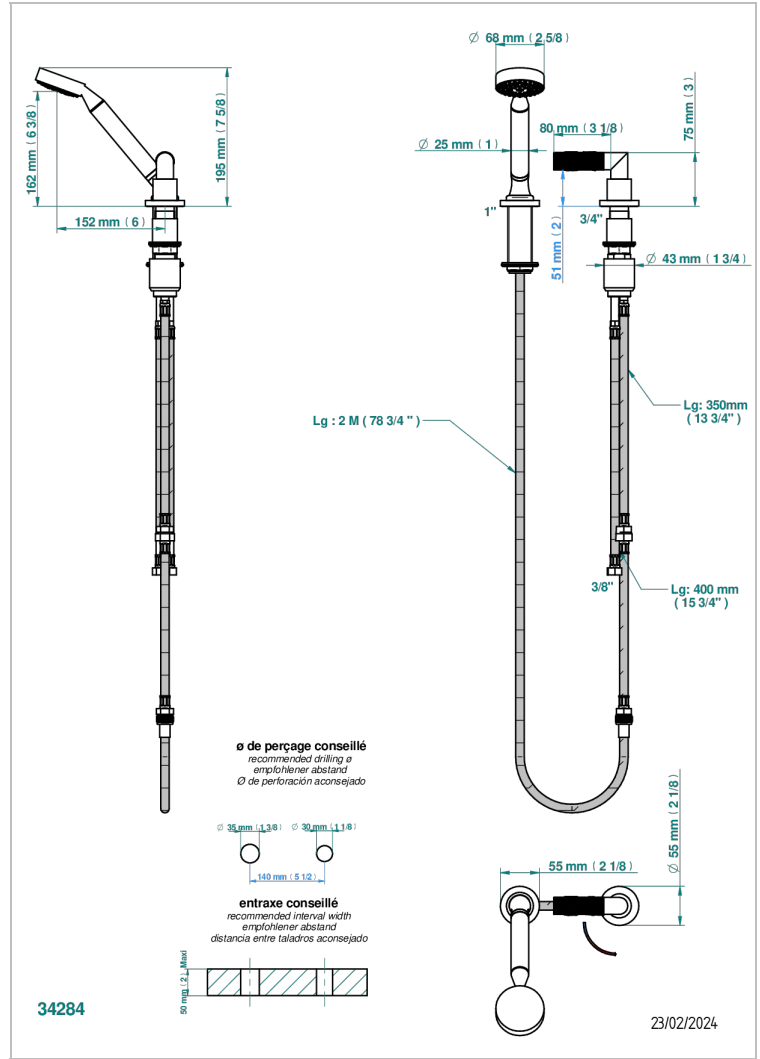

BAMBOU BLACK CRYSTAL

A33-6532/60A

Rim mounted ceramic mixer with handshower with progressive cartridge

CHARACTERISTIC

- ACS : 22ACCLY009

TECHNICAL SPECS

- Recommandé : 3 bars (max. 5 bars) - Advised : 43,5 psi (max. 72 psi)
- 9,5 l/min à 3 bars (2.5 gpm at 43.5 psi)

STANDARDS

AVAILABLE FINITIONS

Antique nickel - H28
Black ceram - D30
Blush PVD - H62
Brass color PVD - H49
Brown bronze color PVD - F33
Gold color PVD - H52

Graphite PVD - H64
Lacquered light bronze - D01
Matt Umber PVD - H67
Matt blush PVD - H60
Matt brass color PVD - H50
Matt brown bronze color PVD - F34