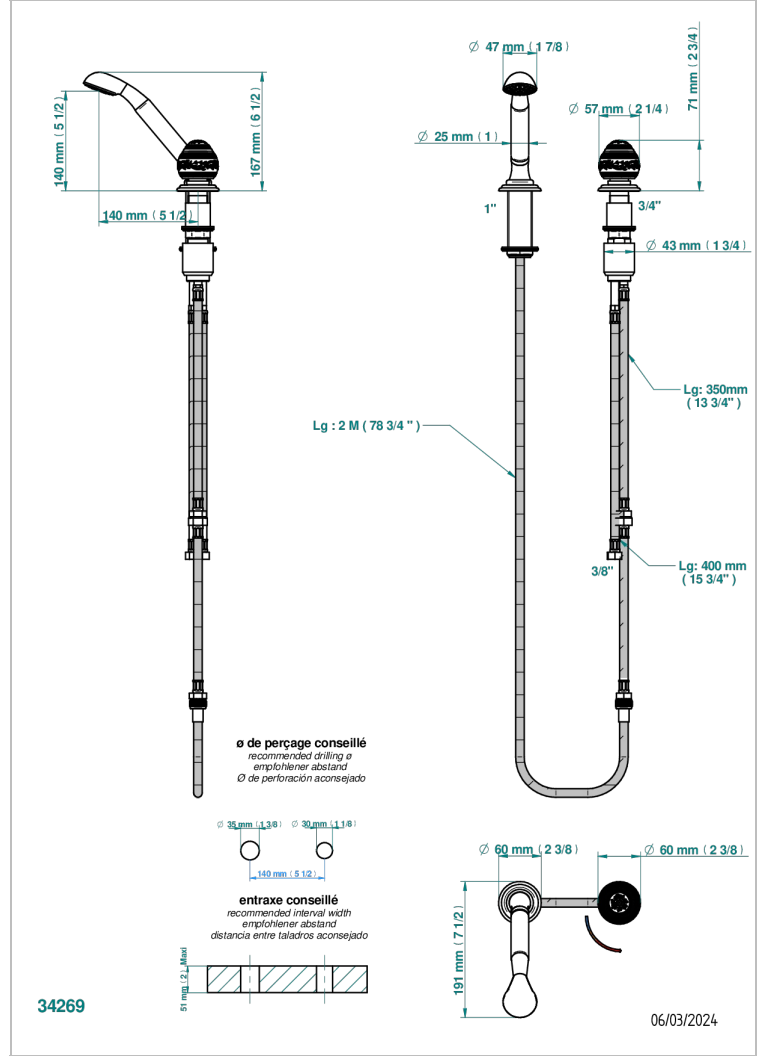

MARQUISE GOLD DECOR

A7F-6532/60A

Deck mounted mixer with handshower, progressive cartridge

CHARACTERISTIC

- ACS : 22ACCLY009

STANDARDS

TECHNICAL SPECS

- Recommandé : 3 bars (max. 5 bars) - Advised : 43,5 psi (max. 72 psi)
- 9,5 l/min à 3 bars (2.5 gpm at 43.5 psi)

AVAILABLE FINITIONS

- Black ceram - D30
- Blush PVD - H62
- Brass color PVD - H49
- Brown bronze color PVD - F33
- Chrome polished - A02
- Chrome polished / gold polished - G02

- Copper antique matt, coated - H07
- Gold color PVD - H52
- Gold mat - F07
- Gold polished - F01
- Graphite PVD - H64
- Light coated bronze - D01

- Matt Umber PVD - H67
- Matt blush PVD - H60
- Matt brass color PVD - H50
- Matt brown bronze color PVD - F34
- Matt chrome (American satin) - C02
- Matt gold color PVD - H53

- Matt graphite PVD - H65
- Matt nickel (American satin) - C01
- Matt nickel color PVD - H56
- Nickel antique / Sovereign - H28
- Nickel color PVD - H55
- Nickel polished - B01