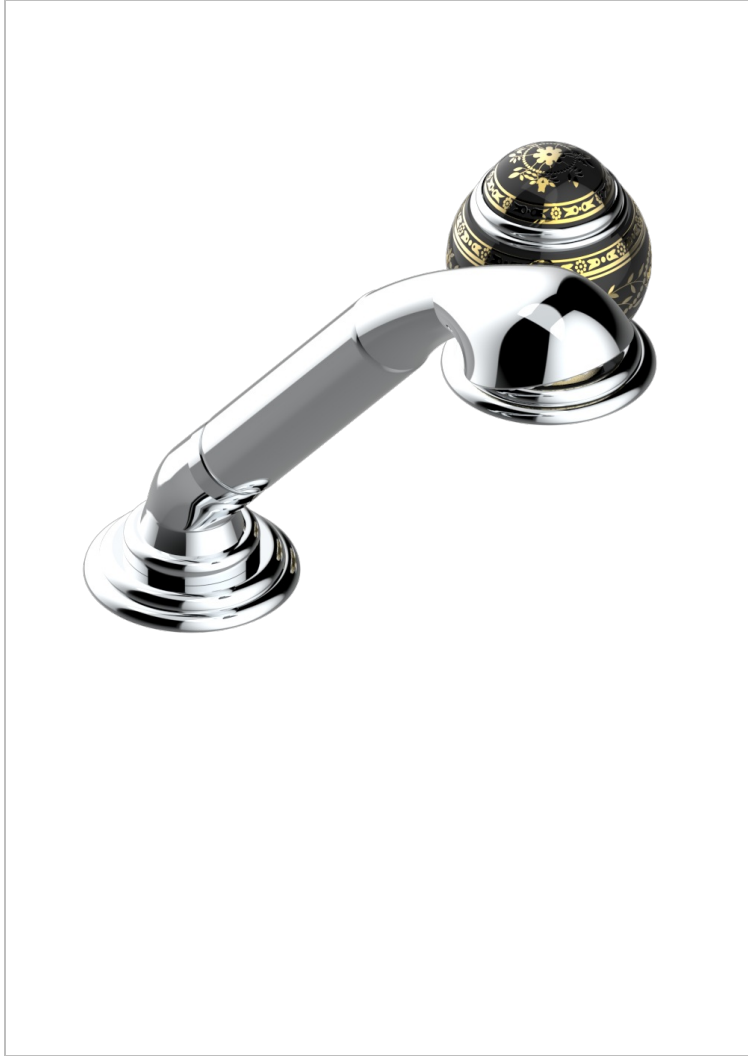

MARQUISE GOLD DECOR

A7F-6532/60A

Deck mounted mixer with handshower, progressive cartridge

CHARACTERISTIC

- ACS : 22ACCLY009

STANDARDS

TECHNICAL SPECS

- Recommandé : 3 bars (max. 5 bars) - Advised : 43,5 psi (max. 72 psi)
- 9,5 l/min à 3 bars (2.5 gpm at 43.5 psi)

AVAILABLE FINITIONS

- Black ceram - D30
- Blush PVD - H62
- Brass color PVD - H49
- Brown bronze color PVD - F33
- Chrome polished - A02
- Chrome polished / gold polished - G02

- Copper antique matt, coated - H07
- Gold color PVD - H52
- Gold mat - F07
- Gold polished - F01
- Graphite PVD - H64
- Light coated bronze - D01

- Matt Umber PVD - H67
- Matt blush PVD - H60
- Matt brass color PVD - H50
- Matt brown bronze color PVD - F34
- Matt chrome (American satin) - C02
- Matt gold color PVD - H53

- Matt graphite PVD - H65
- Matt nickel (American satin) - C01
- Matt nickel color PVD - H56
- Nickel antique / Sovereign - H28
- Nickel color PVD - H55
- Nickel polished - B01

- Soft gold - F30
- Soft matt gold - F31
- Umber PVD - H66