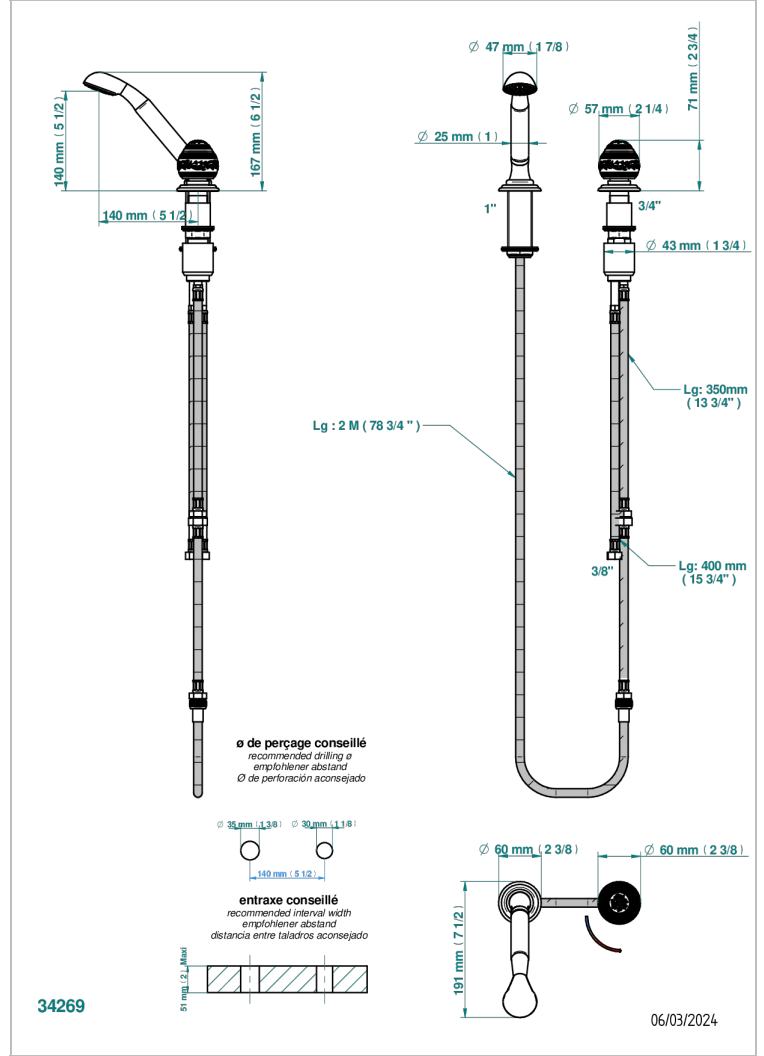

MARQUISE GOLD DECOR

A7F-6532/60A

Rim mounted ceramic mixer with handshower with progressive cartridge

CHARACTERISTIC

- ACS : 22ACCLY009

TECHNICAL SPECS

- Recommandé : 3 bars (max. 5 bars) - Advised : 43,5 psi (max. 72 psi)
- 9,5 l/min à 3 bars (2.5 gpm at 43.5 psi)

STANDARDS

AVAILABLE FINITIONS

Antique nickel - H28
Black ceram - D30
Blush PVD - H62
Brass color PVD - H49
Brown bronze color PVD - F33
Gold color PVD - H52

Graphite PVD - H64
Lacquered light bronze - D01
Matt Umber PVD - H67
Matt blush PVD - H60
Matt brass color PVD - H50
Matt brown bronze color PVD - F34