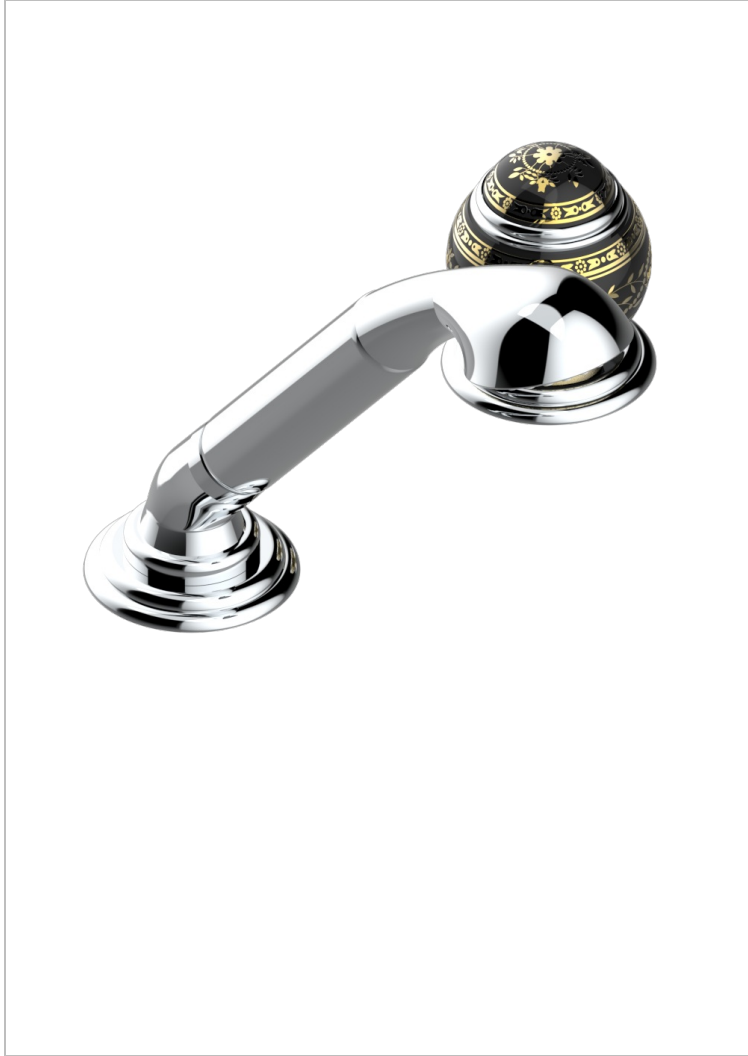

MARQUISE GOLD DECOR

A7F-6532/60A

Rim mounted ceramic mixer with handshower with progressive cartridge

CHARACTERISTIC

- ACS : 22ACCLY009

TECHNICAL SPECS

- Recommandé : 3 bars (max. 5 bars) - Advised : 43,5 psi (max. 72 psi)
- 9,5 l/min à 3 bars (2.5 gpm at 43.5 psi)

STANDARDS

AVAILABLE FINITIONS

Antique nickel - H28
Black ceram - D30
Blush PVD - H62
Brass color PVD - H49
Brown bronze color PVD - F33
Gold color PVD - H52

Graphite PVD - H64
Lacquered light bronze - D01
Matt Umber PVD - H67
Matt blush PVD - H60
Matt brass color PVD - H50
Matt brown bronze color PVD - F34

Matt chrome - C02
Matt gold - F07
Matt gold color PVD - H53
Matt graphite PVD - H65
Matt nickel (color finish) - C01
Matt nickel color PVD - H56

Nickel color PVD - H55
Polished chrome (color finish) - A02
Polished chrome / Polished gold (color finish) - G02
Polished gold (color finish) - F01
Polished nickel - B01
Soft gold - F30