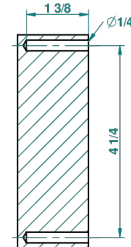

MARQUISE GOLD DECOR

A7F-517

Single robe hook

THG®
PARIS

34268

31/05/2010

CHARACTERISTIC

- Marquise Gold decor
- Single robe hook

AVAILABLE FINITIONS

Antique nickel - H28
Black ceram - D30
Blush PVD - H62
Brass color PVD - H49
Brown bronze color PVD - F33
Gold color PVD - H52

Graphite PVD - H64
Lacquered light bronze - D01
Matt Umber PVD - H67
Matt blush PVD - H60
Matt brass color PVD - H50
Matt brown bronze color PVD - F34

Matt chrome - C02
Matt gold - F07
Matt gold color PVD - H53
Matt graphite PVD - H65
Matt nickel (color finish) - C01
Matt nickel color PVD - H56

Nickel color PVD - H55
Polished chrome (color finish) - A02
Polished chrome / Polished gold (color finish) - G02
Polished gold (color finish) - F01
Polished nickel - B01
Soft gold - F30

Soft matt gold - F31
Umber PVD - H66
Varnished matt antique red copper (color finish) - H07