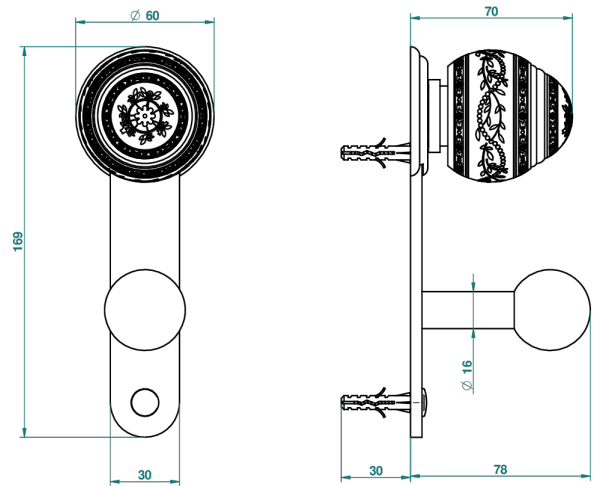

MARQUISE GOLD DECOR

A7F-517

Single robe hook

THG®
PARIS

34268

31/05/2010

CHARACTERISTIC

- Marquise Gold decor
- Single robe hook

AVAILABLE FINITIONS

Antique nickel - H28
Black ceram - D30
Blush PVD - H62
Brass color PVD - H49
Brown bronze color PVD - F33
Gold color PVD - H52

Graphite PVD - H64
Lacquered light bronze - D01
Matt Umber PVD - H67
Matt blush PVD - H60
Matt brass color PVD - H50
Matt brown bronze color PVD - F34

Matt chrome - C02
Matt gold - F07
Matt gold color PVD - H53
Matt graphite PVD - H65
Matt nickel (color finish) - C01
Matt nickel color PVD - H56

Nickel color PVD - H55
Polished chrome (color finish) - A02
Polished chrome / Polished gold (color finish) - G02
Polished gold (color finish) - F01
Polished nickel - B01
Soft gold - F30

Soft matt gold - F31
Umber PVD - H66
Varnished matt antique red copper (color finish) - H07