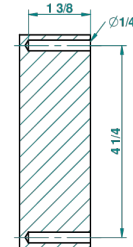

MARQUISE GOLD DECOR

A7F-517

Single robe hook

THG®
PARIS

34268

31/05/2010

CHARACTERISTIC

- Marquise Gold decor
- Single robe hook

AVAILABLE FINITIONS

Antique nickel - H28
Black ceram - D30
Blush PVD - H62
Brass color PVD - H49
Brown bronze color PVD - F33
Gold color PVD - H52

Graphite PVD - H64
Lacquered light bronze - D01
Matt Umber PVD - H67
Matt blush PVD - H60
Matt brass color PVD - H50
Matt brown bronze color PVD - F34

Matt chrome - C02
Matt gold - F07
Matt gold color PVD - H53
Matt graphite PVD - H65
Matt nickel (color finish) - C01
Matt nickel color PVD - H56

Nickel color PVD - H55
Polished chrome (color finish) - A02
Polished chrome / Polished gold (color finish) - G02
Polished gold (color finish) - F01
Polished nickel - B01
Soft gold - F30

Soft matt gold - F31
Umber PVD - H66
Varnished matt antique red copper (color finish) - H07