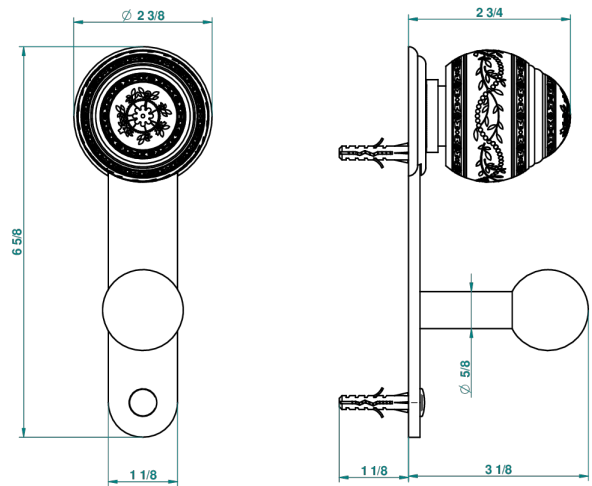

MARQUISE GOLD DECOR

A7F-517

Single robe hook

THG®
PARIS

34268

31/05/2010

CHARACTERISTIC

- Marquise Gold decor
- Single robe hook

AVAILABLE FINITIONS

Antique nickel - H28
Black ceram - D30
Blush PVD - H62
Brass color PVD - H49
Brown bronze color PVD - F33
Gold color PVD - H52

Graphite PVD - H64
Lacquered light bronze - D01
Matt Umber PVD - H67
Matt blush PVD - H60
Matt brass color PVD - H50
Matt brown bronze color PVD - F34

Matt chrome - C02
Matt gold - F07
Matt gold color PVD - H53
Matt graphite PVD - H65
Matt nickel (color finish) - C01
Matt nickel color PVD - H56

Nickel color PVD - H55
Polished chrome (color finish) - A02
Polished chrome / Polished gold (color finish) - G02
Polished gold (color finish) - F01
Polished nickel - B01
Soft gold - F30

Soft matt gold - F31
Umber PVD - H66
Varnished matt antique red copper (color finish) - H07