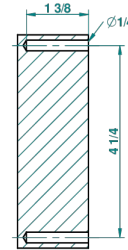

34266

31/05/2010

CHARACTERISTIC

- Ithaque Gold decor
- Single robe hook

AVAILABLE FINITIONS

Antique nickel - H28
Black ceram - D30
Blush PVD - H62
Brass color PVD - H49
Brown bronze color PVD - F33
Gold color PVD - H52

Graphite PVD - H64
Lacquered light bronze - D01
Matt Umber PVD - H67
Matt blush PVD - H60
Matt brass color PVD - H50
Matt brown bronze color PVD - F34

Matt chrome - C02
Matt gold - F07
Matt gold color PVD - H53
Matt graphite PVD - H65
Matt nickel (color finish) - C01
Matt nickel color PVD - H56

Nickel color PVD - H55
Polished chrome (color finish) - A02
Polished chrome / Polished gold (color finish) - G02
Polished gold (color finish) - F01
Polished nickel - B01
Soft gold - F30

Soft matt gold - F31
Umber PVD - H66
Varnished matt antique red copper (color finish) - H07