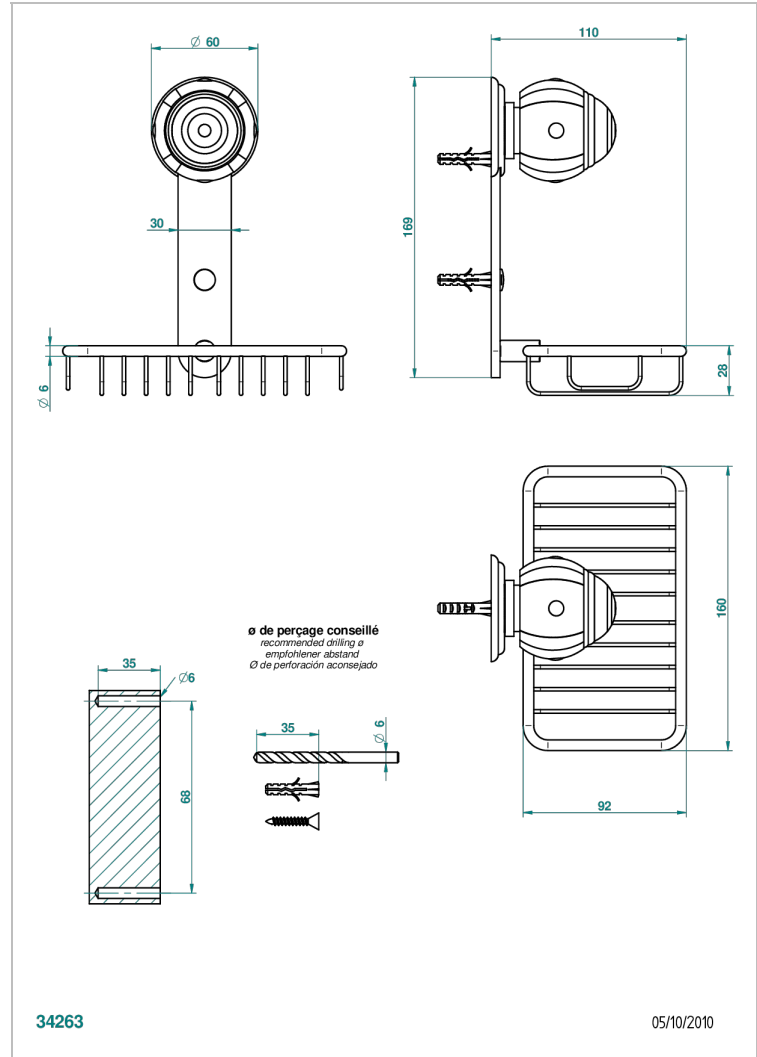

# ITHAQUE GOLD DECOR

A7A-620

Net soap dish with flange, 160 x 95 mm

THG<sup>®</sup>  
PARIS

## CHARACTERISTIC

- Ithaque Gold decor
- Net soap dish with flange, 160 x 95 mm