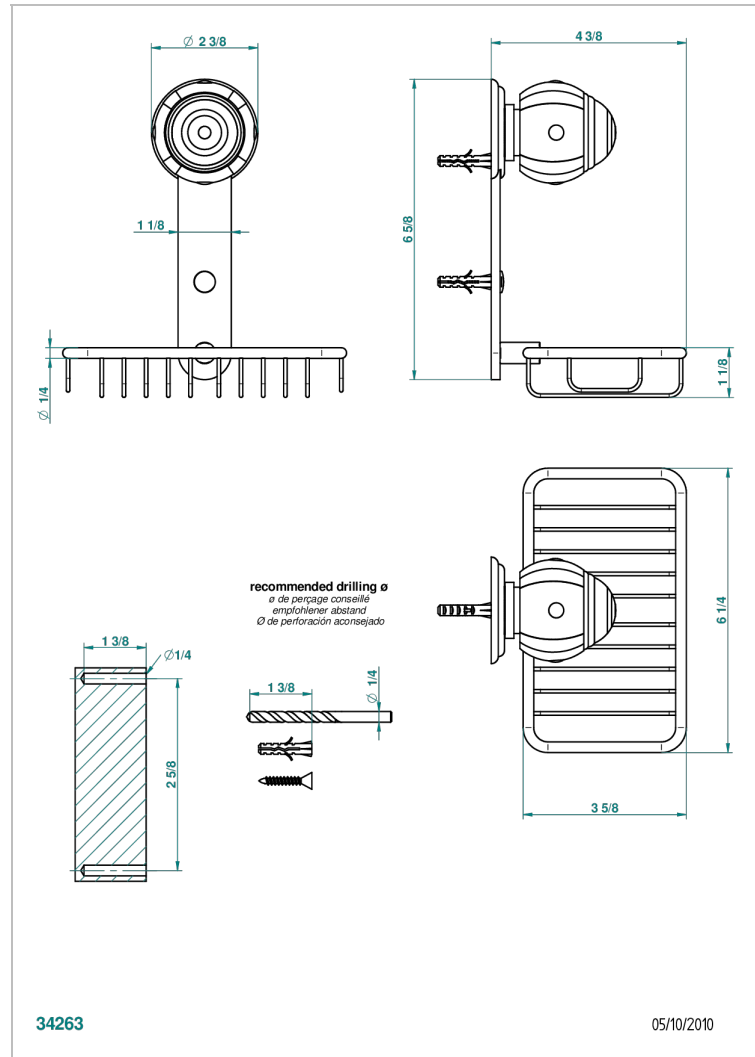

# ITHAQUE GOLD DECOR

A7A-620

Net soap dish with flange, 160 x 95 mm

## CHARACTERISTIC

- Ithaque Gold decor
- Net soap dish with flange, 160 x 95 mm