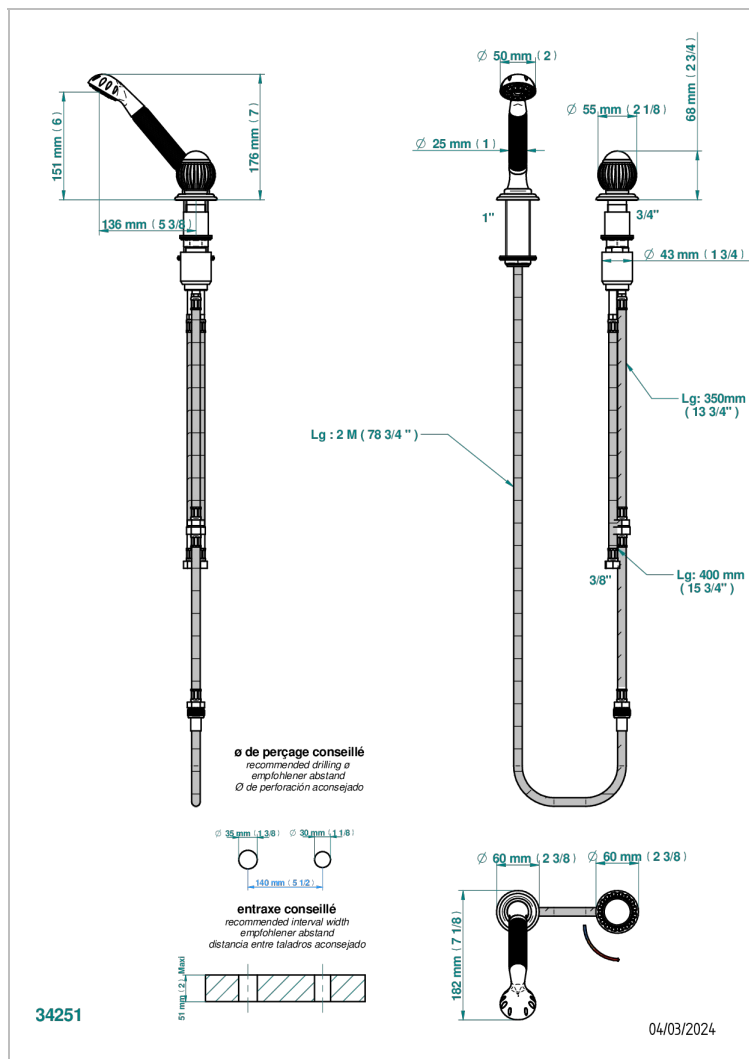

VOGUE LAPIS LAZULI

A8S-6532/60A

Deck mounted mixer with handshower, progressive cartridge

THG[®]
PARIS

CHARACTERISTIC

- ACS : 22ACCLY009

TECHNICAL SPECS

- Recommandé : 3 bars (max. 5 bars) - Advised : 43,5 psi (max. 72 psi)
- 9,5 l/min à 3 bars (2.5 gpm at 43.5 psi)

STANDARDS

AVAILABLE FINITIONS

Black ceram - D30
Blush PVD - H62
Brass color PVD - H49
Brown bronze color PVD - F33
Chrome polished - A02
Chrome polished / gold polished - G02

Copper antique matt, coated - H07
Gold color PVD - H52
Gold mat - F07
Gold polished - F01
Graphite PVD - H64
Light coated bronze - D01

Soft gold - F30
Soft matt gold - F31
Umber PVD - H66