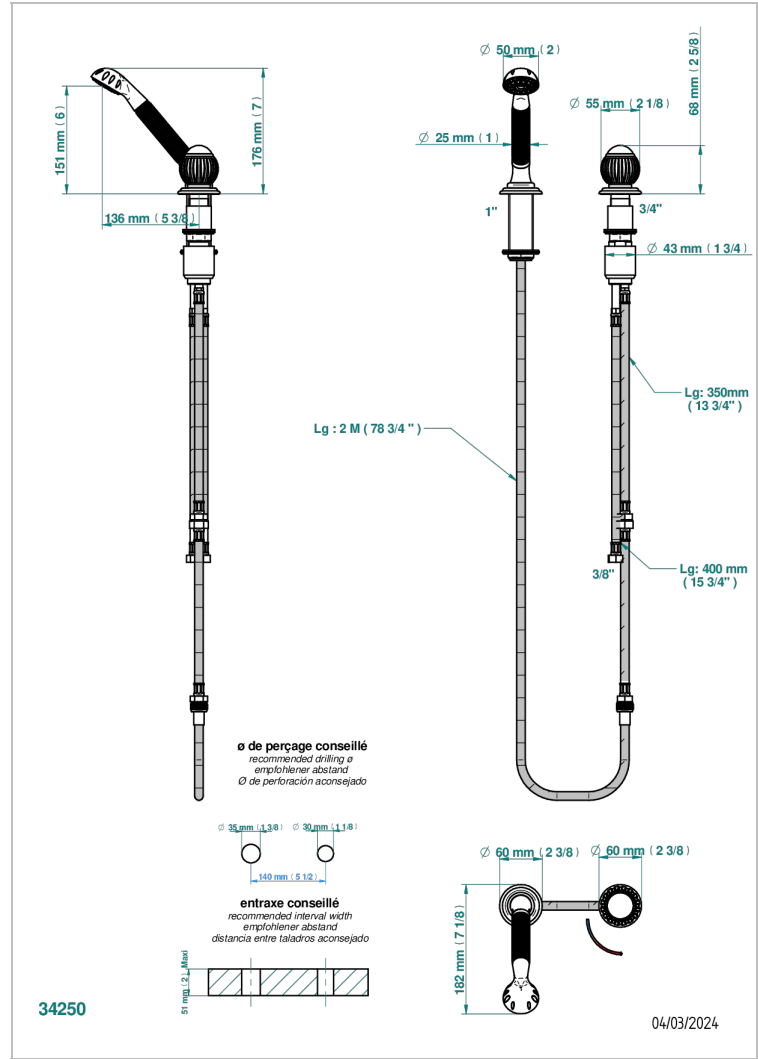

# VOGUE TIGER EYE

A8R-6532/60A

Deck mounted mixer with handshower, progressive cartridge

THG<sup>®</sup>  
PARIS

## CHARACTERISTIC

- ACS : 22ACCLY009