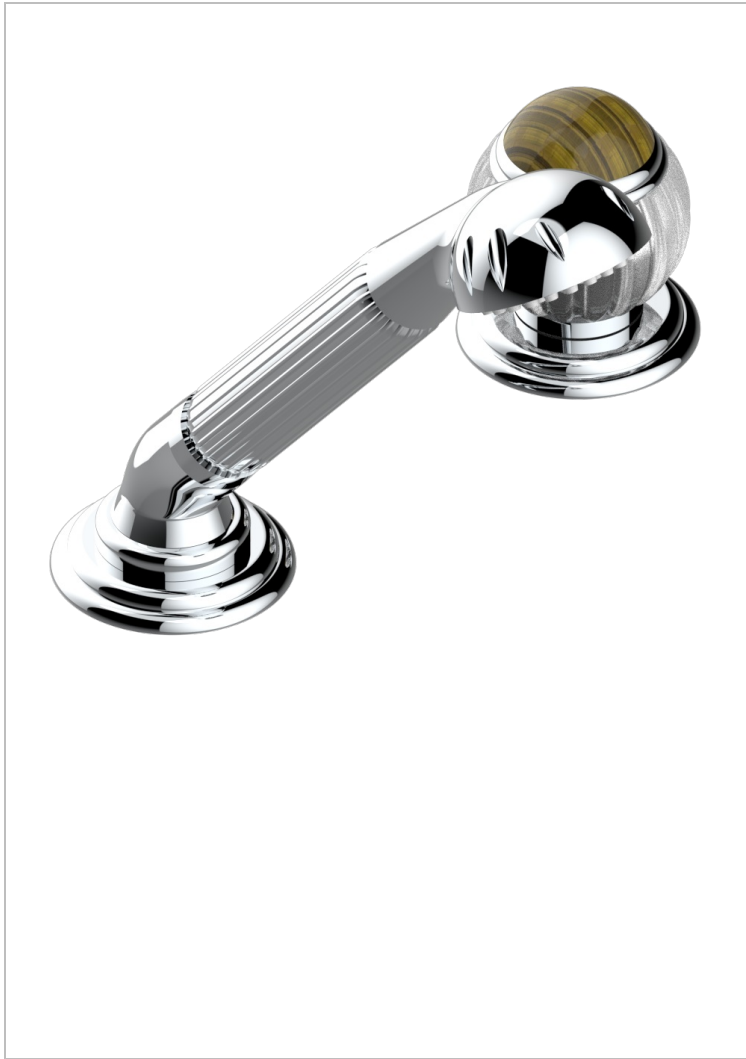

# VOGUE TIGER EYE

A8R-6532/60A

Deck mounted mixer with handshower, progressive cartridge

THG<sup>®</sup>  
PARIS

## CHARACTERISTIC

- ACS : 22ACCLY009