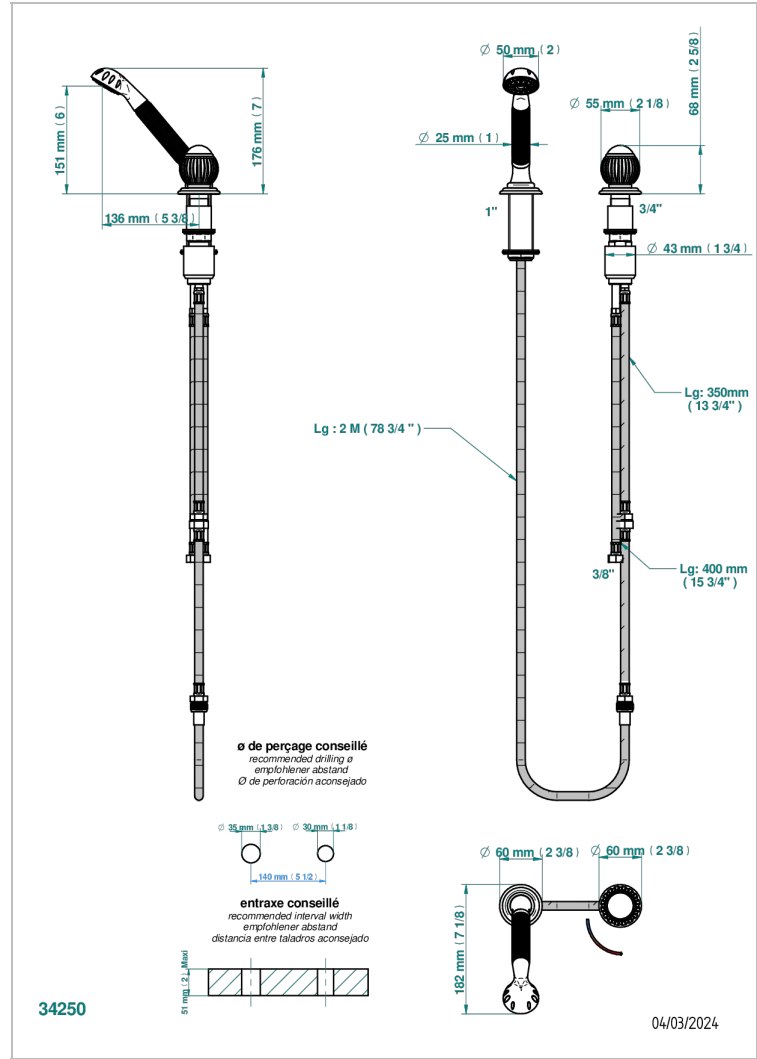

VOGUE TIGER EYE

A8R-6532/60A

Rim mounted ceramic mixer with handshower with progressive cartridge

THG[®]
PARIS

CHARACTERISTIC

- ACS : 22ACCLY009

TECHNICAL SPECS

- Recommandé : 3 bars (max. 5 bars) - Advised : 43,5 psi (max. 72 psi)
- 9,5 l/min à 3 bars (2.5 gpm at 43.5 psi)

STANDARDS

AVAILABLE FINITIONS

Antique nickel - H28
Black ceram - D30
Blush PVD - H62
Brass color PVD - H49
Brown bronze color PVD - F33
Gold color PVD - H52

Graphite PVD - H64
Lacquered light bronze - D01
Matt Umber PVD - H67
Matt blush PVD - H60
Matt brass color PVD - H50
Matt brown bronze color PVD - F34