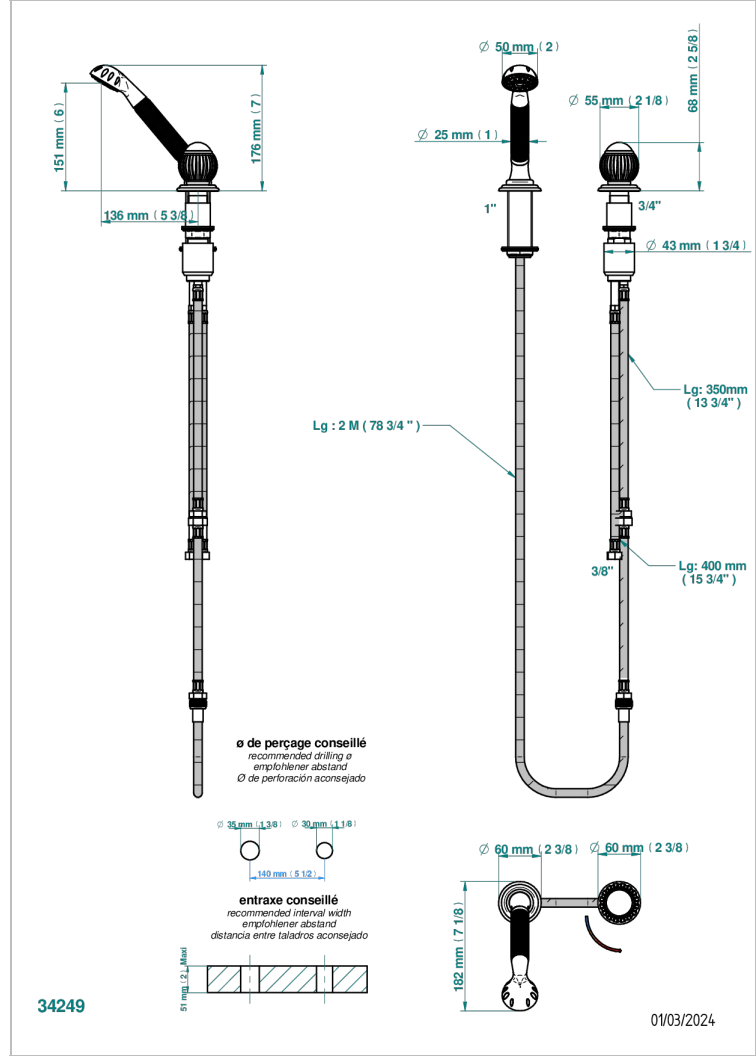

# VOGUE BLACK ONYX

A8P-6532/60A

Deck mounted mixer with handshower, progressive cartridge

THG<sup>®</sup>  
PARIS

## CHARACTERISTIC

- ACS : 22ACCLY009