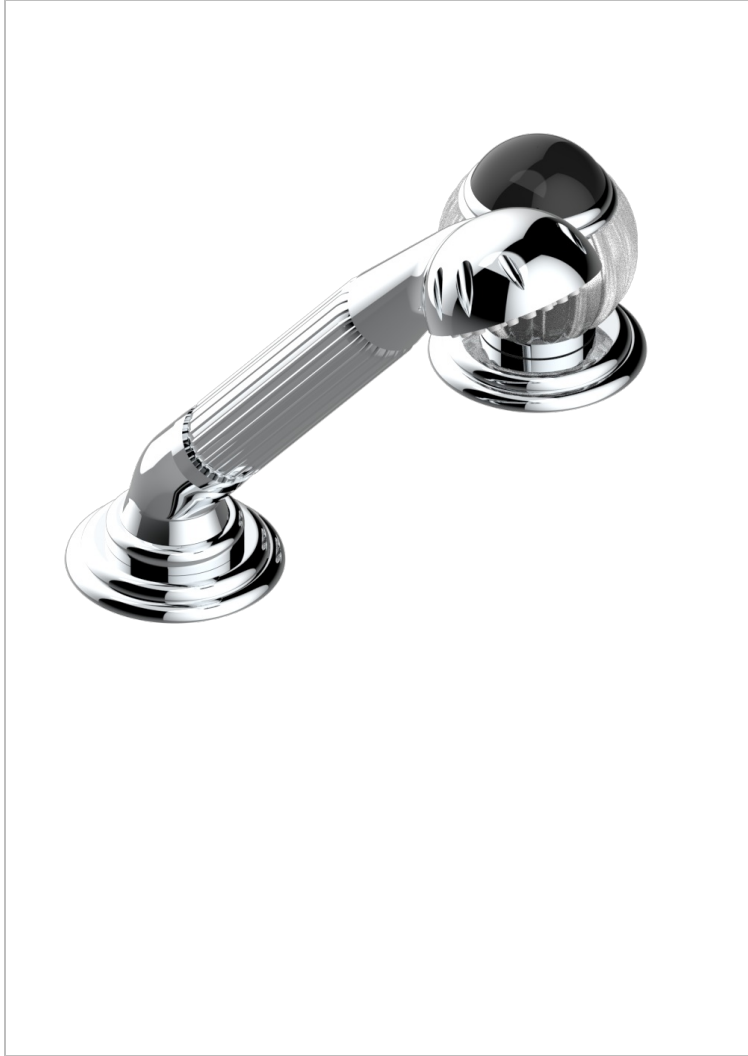

VOGUE BLACK ONYX

A8P-6532/60A

Rim mounted ceramic mixer with handshower with progressive cartridge

THG[®]
PARIS

CHARACTERISTIC

- ACS : 22ACCLY009

TECHNICAL SPECS

- Recommandé : 3 bars (max. 5 bars) - Advised : 43,5 psi (max. 72 psi)
- 9,5 l/min à 3 bars (2.5 gpm at 43.5 psi)

STANDARDS

AVAILABLE FINITIONS

Antique nickel - H28
Black ceram - D30
Blush PVD - H62
Brass color PVD - H49
Brown bronze color PVD - F33
Gold color PVD - H52

Graphite PVD - H64
Lacquered light bronze - D01
Matt Umber PVD - H67
Matt blush PVD - H60
Matt brass color PVD - H50
Matt brown bronze color PVD - F34

Matt chrome - C02
Matt gold - F07
Matt gold color PVD - H53
Matt graphite PVD - H65
Matt nickel (color finish) - C01
Matt nickel color PVD - H56

Nickel color PVD - H55
Polished chrome (color finish) - A02
Polished chrome / Polished gold (color finish) - G02
Polished gold (color finish) - F01
Polished nickel - B01
Soft gold - F30