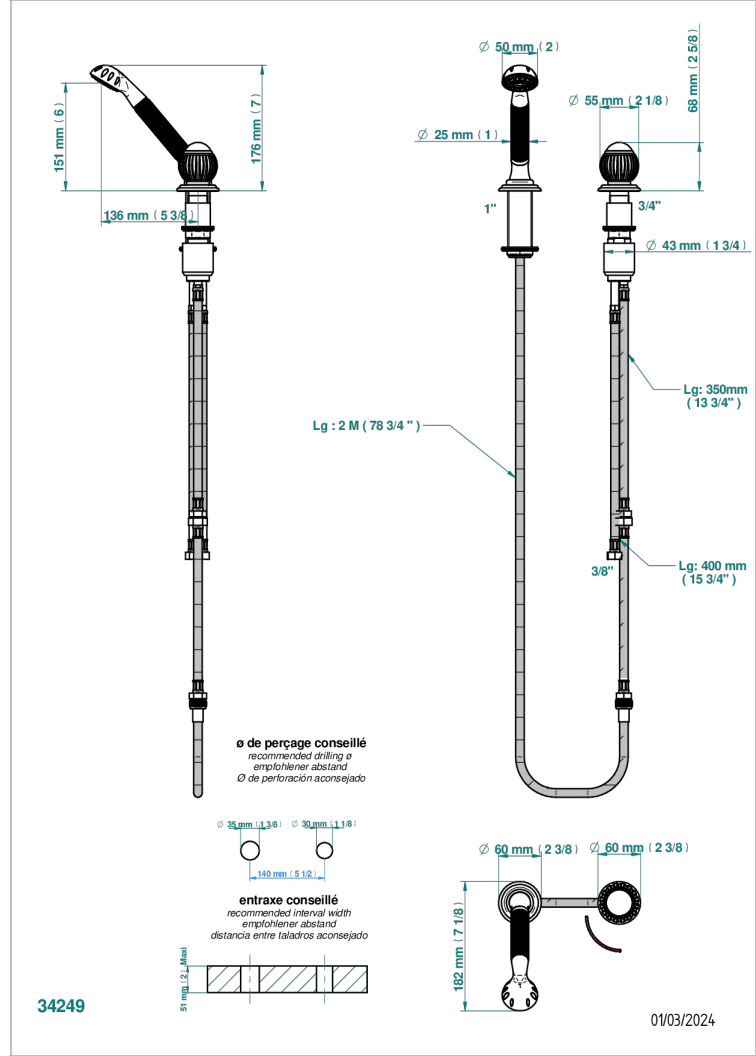

VOGUE BLACK ONYX

A8P-6532/60A

Rim mounted ceramic mixer with handshower with progressive cartridge

THG[®]
PARIS

CHARACTERISTIC

- ACS : 22ACCLY009

TECHNICAL SPECS

- Recommandé : 3 bars (max. 5 bars) - Advised : 43,5 psi (max. 72 psi)
- 9,5 l/min à 3 bars (2.5 gpm at 43.5 psi)

STANDARDS

AVAILABLE FINITIONS

Antique nickel - H28
Black ceram - D30
Blush PVD - H62
Brass color PVD - H49
Brown bronze color PVD - F33
Gold color PVD - H52

Graphite PVD - H64
Lacquered light bronze - D01
Matt Umber PVD - H67
Matt blush PVD - H60
Matt brass color PVD - H50
Matt brown bronze color PVD - F34