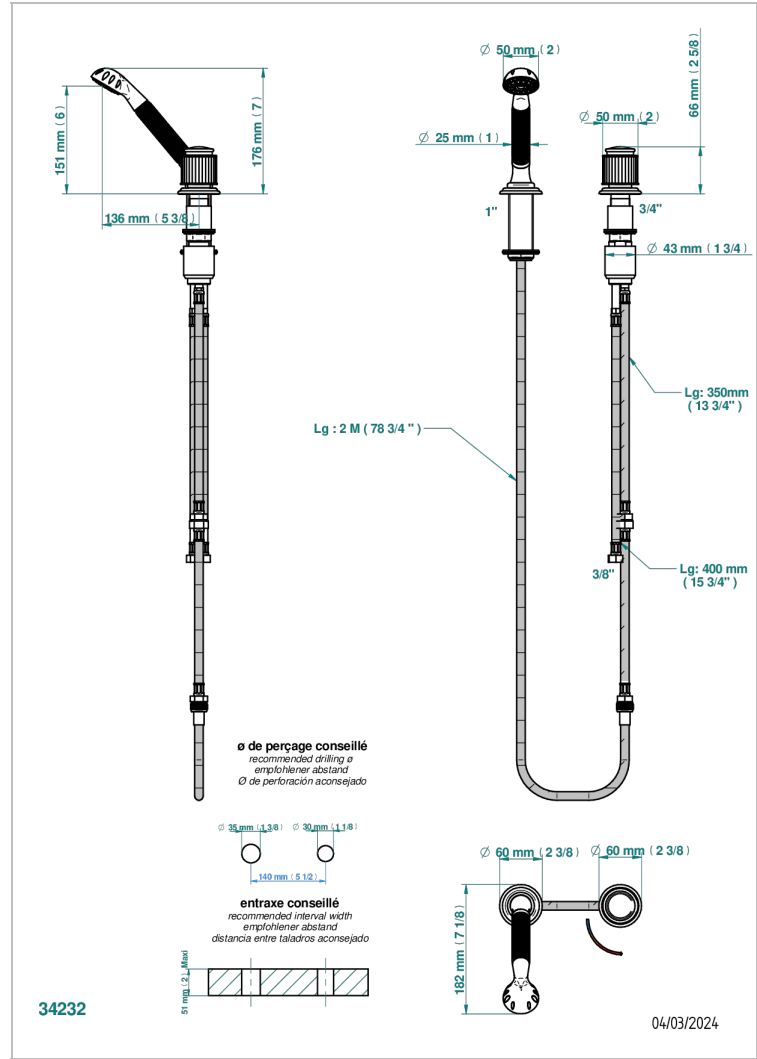

JAIPUR BLACK ONYX

A9C-6532/60A

Deck mounted mixer with handshower, progressive cartridge

THG[®]
PARIS

CHARACTERISTIC

- ACS : 22ACCLY009

STANDARDS

AVAILABLE FINITIONS

Black ceram - D30
Blush PVD - H62
Brass color PVD - H49
Brown bronze color PVD - F33
Chrome polished - A02
Chrome polished / gold polished - G02

Copper antique matt, coated - H07
Gold color PVD - H52
Gold mat - F07
Gold polished - F01
Graphite PVD - H64
Light coated bronze - D01

Soft gold - F30
Soft matt gold - F31
Umber PVD - H66

TECHNICAL SPECS

- Recommandé : 3 bars (max. 5 bars) - Advised : 43,5 psi (max. 72 psi)
- 9,5 l/min à 3 bars (2.5 gpm at 43.5 psi)