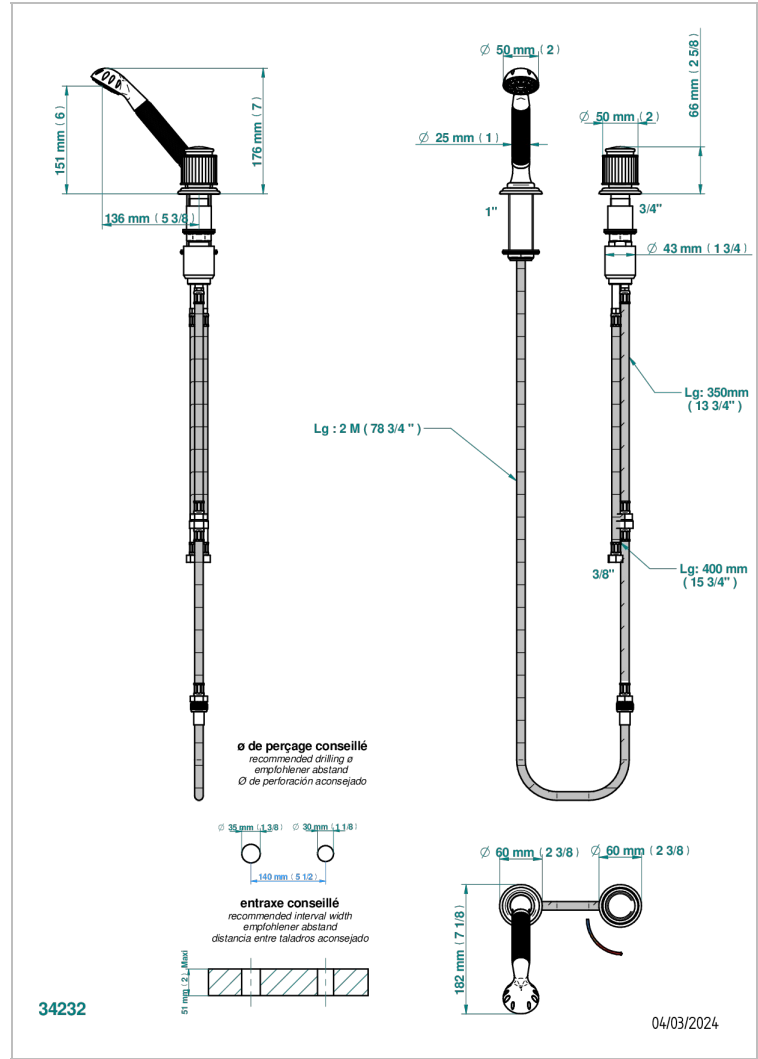

# JAIPUR BLACK ONYX

A9C-6532/60A

Rim mounted ceramic mixer with handshower with progressive cartridge

THG<sup>®</sup>  
PARIS

## CHARACTERISTIC

- ACS : 22ACCLY009