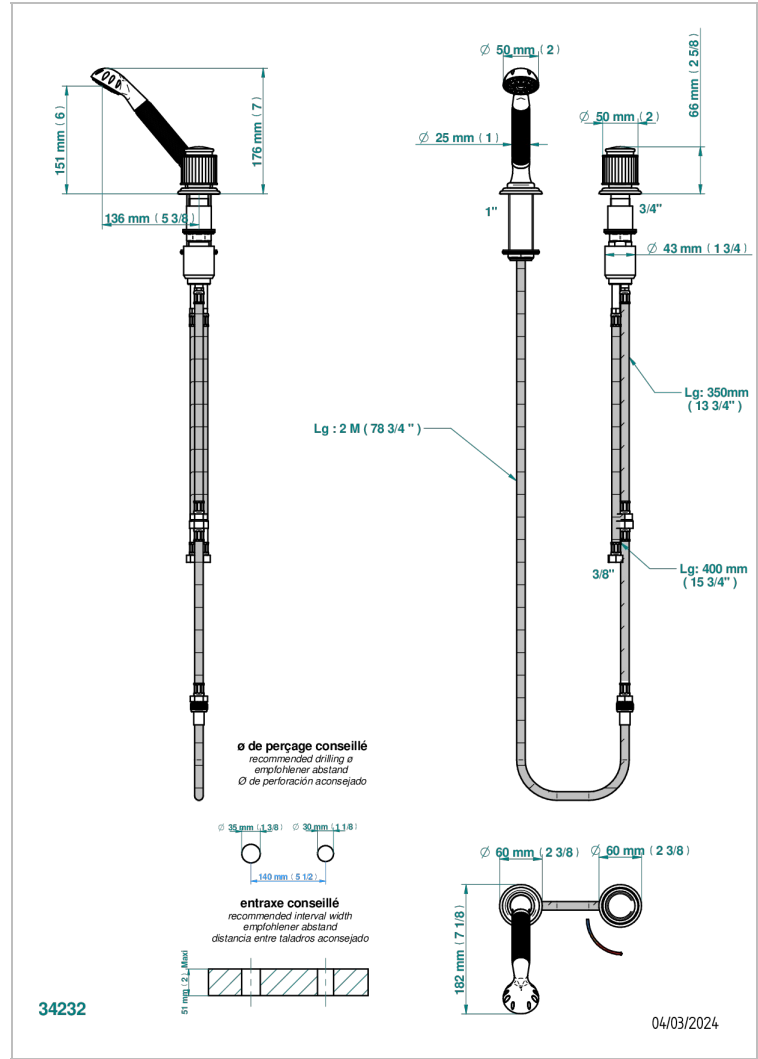

JAIPUR BLACK ONYX

A9C-6532/60A

Rim mounted ceramic mixer with handshower with progressive cartridge

THG[®]
PARIS

CHARACTERISTIC

- ACS : 22ACCLY009

STANDARDS

AVAILABLE FINITIONS

Antique nickel - H28
Black ceram - D30
Blush PVD - H62
Brass color PVD - H49
Brown bronze color PVD - F33
Gold color PVD - H52

Graphite PVD - H64
Lacquered light bronze - D01
Matt Umber PVD - H67
Matt blush PVD - H60
Matt brass color PVD - H50
Matt brown bronze color PVD - F34

Soft matt gold - F31
Umber PVD - H66
Varnished matt antique red copper (color finish) - H07

TECHNICAL SPECS

- Recommandé : 3 bars (max. 5 bars) - Advised : 43,5 psi (max. 72 psi)
- 9,5 l/min à 3 bars (2.5 gpm at 43.5 psi)