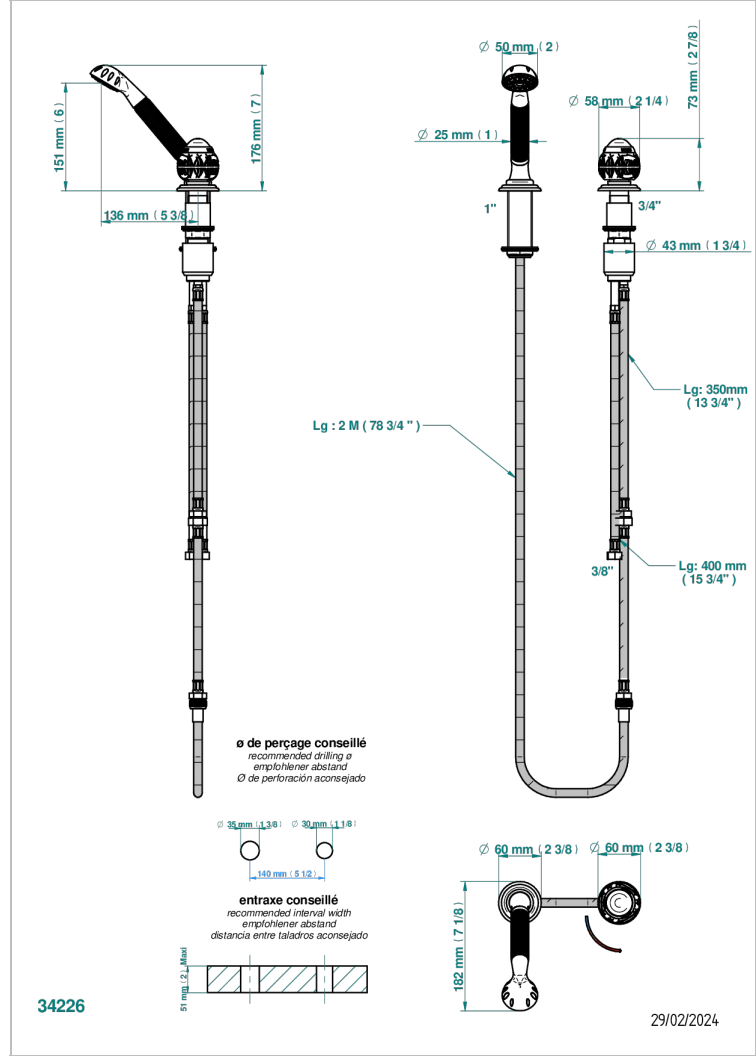

# PANTHERE CLEAR CRYSTAL

A2H-6532/60A

Deck mounted mixer with handshower, progressive cartridge

THG<sup>®</sup>  
PARIS

## CHARACTERISTIC

- ACS : 22ACCLY009