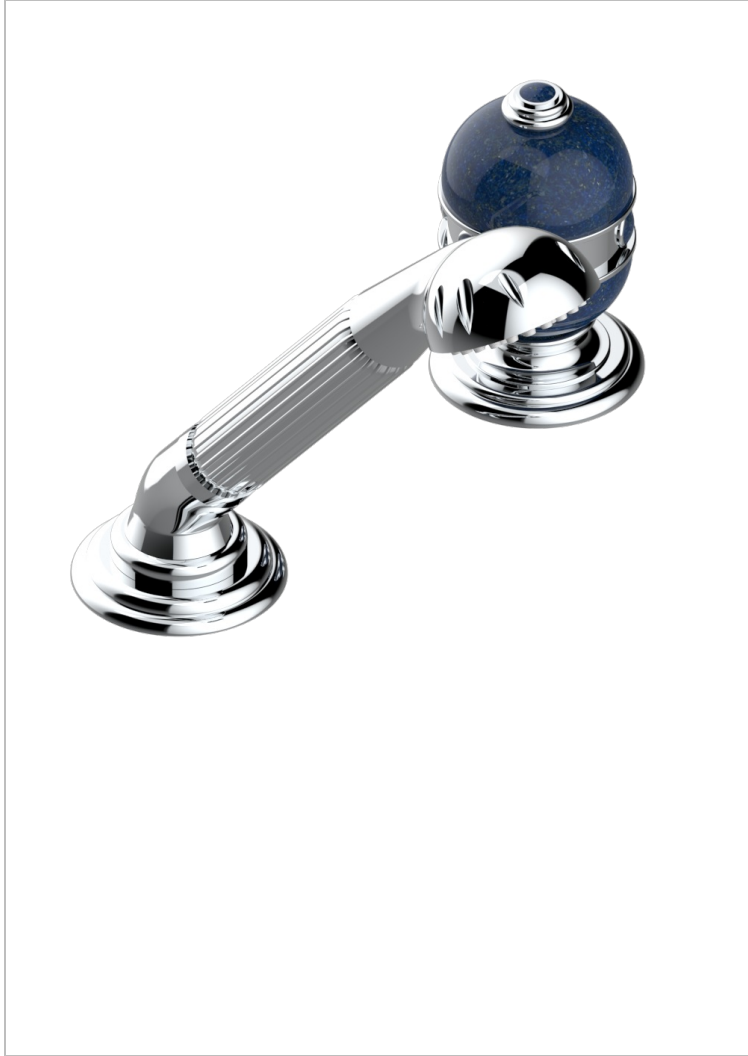

# SULLY LAPIS LAZULI

A1W-6532/60A

Deck mounted mixer with handshower, progressive cartridge

## CHARACTERISTIC

- ACS : 22ACCLY009

- Matt brass color PVD - H50
- Matt brown bronze color PVD - F34
- Matt chrome (American satin) - C02
- Matt gold color PVD - H53
- Matt graphite PVD - H65
- Matt nickel (American satin) - C01

- Matt nickel color PVD - H56
- Nickel antique / Sovereign - H28
- Nickel color PVD - H55
- Nickel polished - B01
- Soft gold - F30
- Soft matt gold - F31