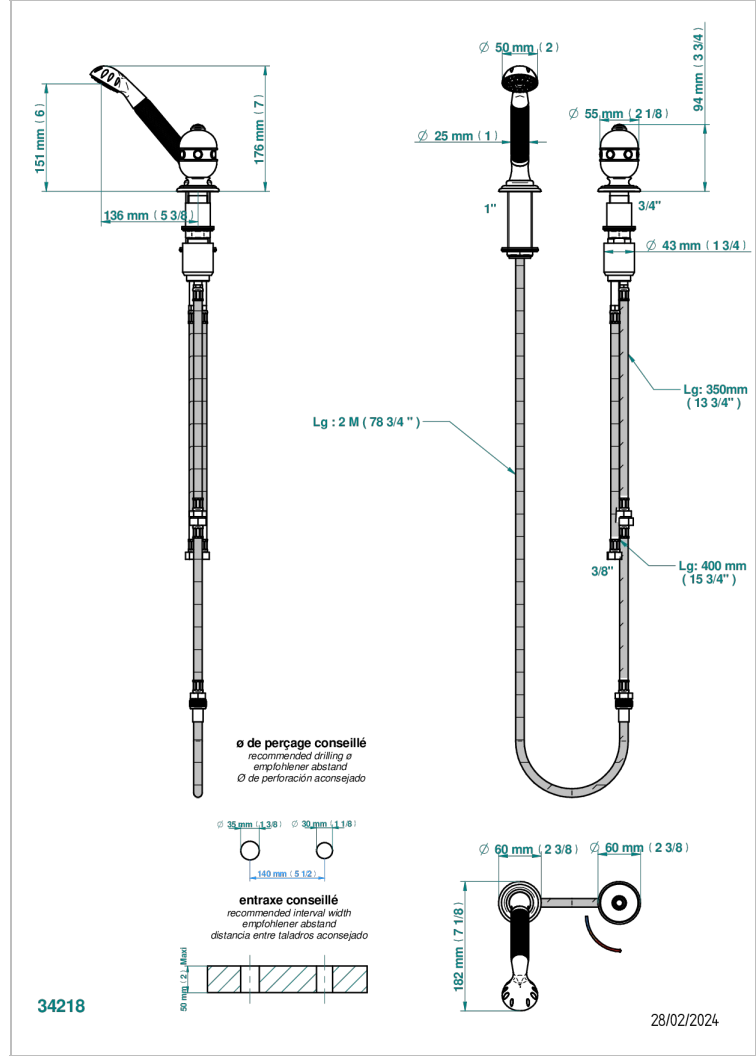

# SULLY LAPIS LAZULI

A1W-6532/60A

Deck mounted mixer with handshower, progressive cartridge

## CHARACTERISTIC

- ACS : 22ACCLY009