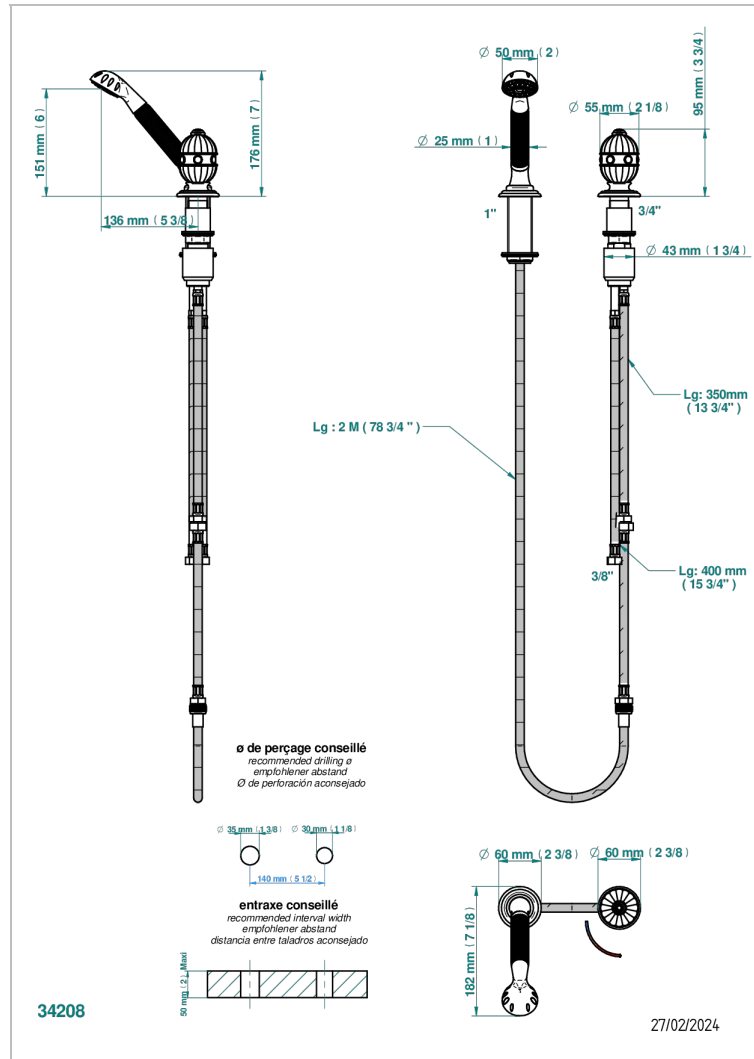

AMBOISE BLACK ONYX

A1M-6532/60A

Deck mounted mixer with handshower, progressive cartridge

CHARACTERISTIC

- ACS : 22ACCLY009

STANDARDS

AVAILABLE FINITIONS

Black ceram - D30
Blush PVD - H62
Brass color PVD - H49
Brown bronze color PVD - F33
Chrome polished - A02
Chrome polished / gold polished - G02

Gold color PVD - H52
Gold mat - F07
Gold polished - F01
Graphite PVD - H64
Matt Umber PVD - H67
Matt blush PVD - H60

Matt brass color PVD - H50
Matt brown bronze color PVD - F34
Matt chrome (American satin) - C02
Matt gold color PVD - H53
Matt graphite PVD - H65
Matt nickel (American satin) - C01

Matt nickel color PVD - H56
Nickel antique / Sovereign - H28
Nickel color PVD - H55
Nickel polished - B01
Soft gold - F30
Soft matt gold - F31

Umber PVD - H66

TECHNICAL SPECS

- Recommandé : 3 bars (max. 5 bars) - Advised : 43,5 psi (max. 72 psi)
- 9,5 l/min à 3 bars (2.5 gpm at 43.5 psi)