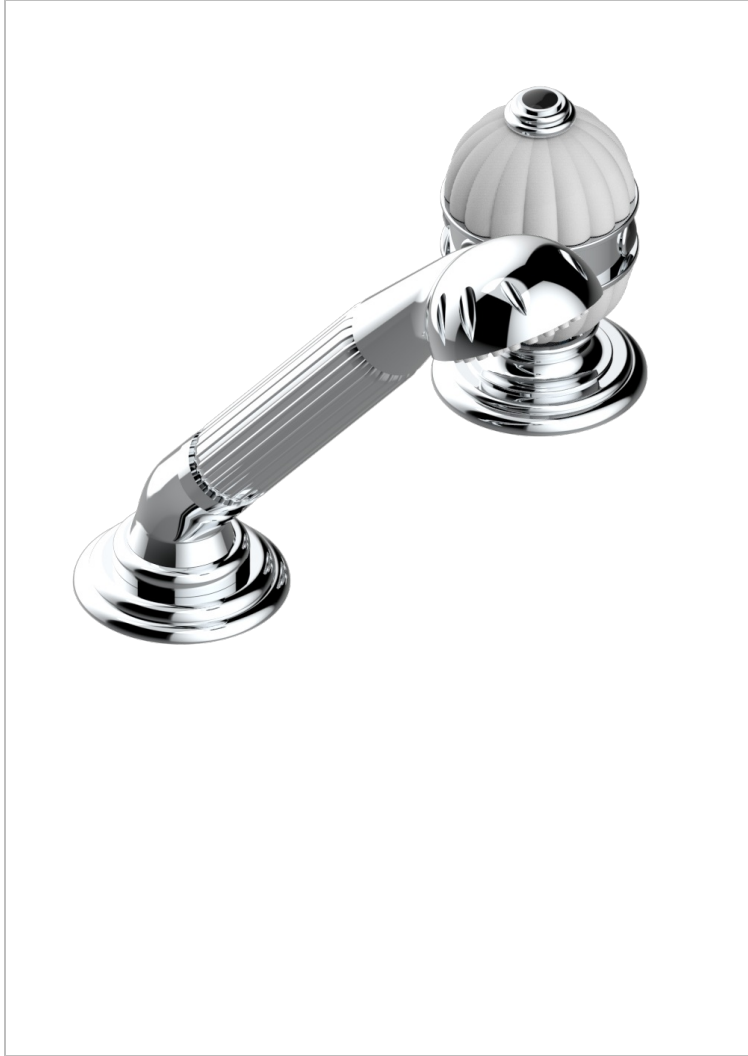

AMBOISE BLACK ONYX

A1M-6532/60A

Rim mounted ceramic mixer with handshower with progressive cartridge

CHARACTERISTIC

- ACS : 22ACCLY009

STANDARDS

AVAILABLE FINITIONS

Antique nickel - H28
Black ceram - D30
Blush PVD - H62
Brass color PVD - H49
Brown bronze color PVD - F33
Gold color PVD - H52

Graphite PVD - H64
Matt Umber PVD - H67
Matt blush PVD - H60
Matt brass color PVD - H50
Matt brown bronze color PVD - F34
Matt chrome - C02

Matt gold - F07
Matt gold color PVD - H53
Matt graphite PVD - H65
Matt nickel (color finish) - C01
Matt nickel color PVD - H56
Nickel color PVD - H55

Polished chrome (color finish) - A02
Polished chrome / Polished gold (color finish) - G02
Polished gold (color finish) - F01
Polished nickel - B01
Soft gold - F30
Soft matt gold - F31
Umber PVD - H66

TECHNICAL SPECS