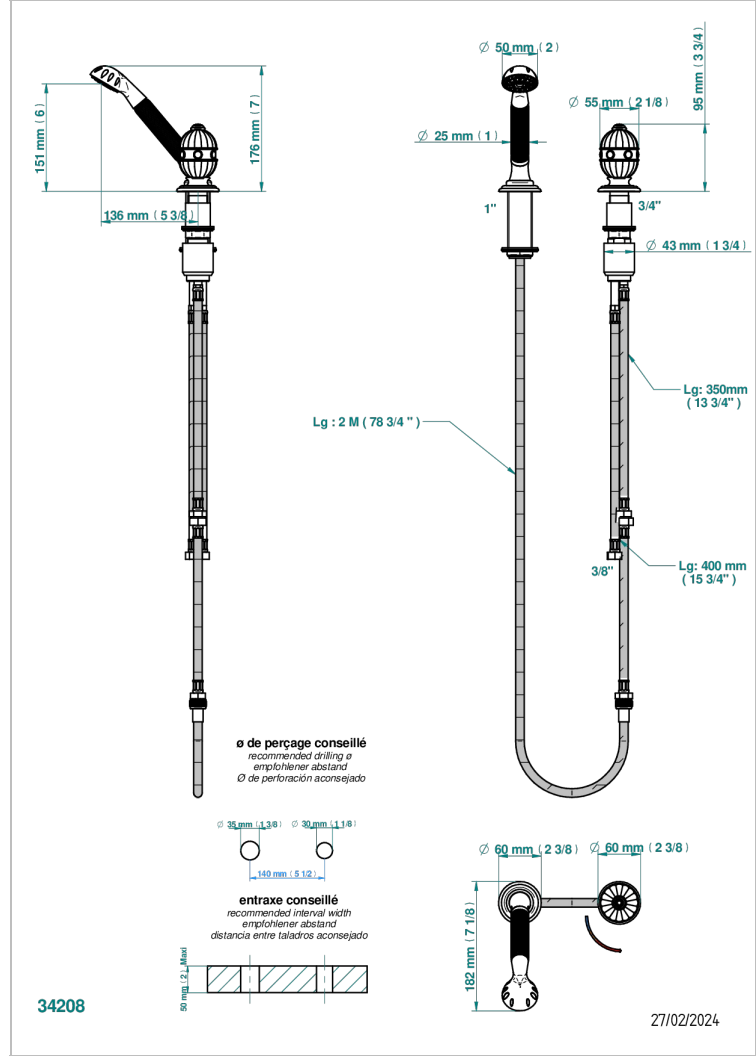

AMBOISE BLACK ONYX

A1M-6532/60A

Rim mounted ceramic mixer with handshower with progressive cartridge

CHARACTERISTIC

- ACS : 22ACCLY009

STANDARDS

AVAILABLE FINITIONS

Antique nickel - H28
Black ceram - D30
Blush PVD - H62
Brass color PVD - H49
Brown bronze color PVD - F33
Gold color PVD - H52

Graphite PVD - H64
Matt Umber PVD - H67
Matt blush PVD - H60
Matt brass color PVD - H50
Matt brown bronze color PVD - F34
Matt chrome - C02

Matt gold - F07
Matt gold color PVD - H53
Matt graphite PVD - H65
Matt nickel (color finish) - C01
Matt nickel color PVD - H56
Nickel color PVD - H55

Polished chrome (color finish) - A02
Polished chrome / Polished gold (color finish) - G02
Polished gold (color finish) - F01
Polished nickel - B01
Soft gold - F30
Soft matt gold - F31
Umber PVD - H66

TECHNICAL SPECS