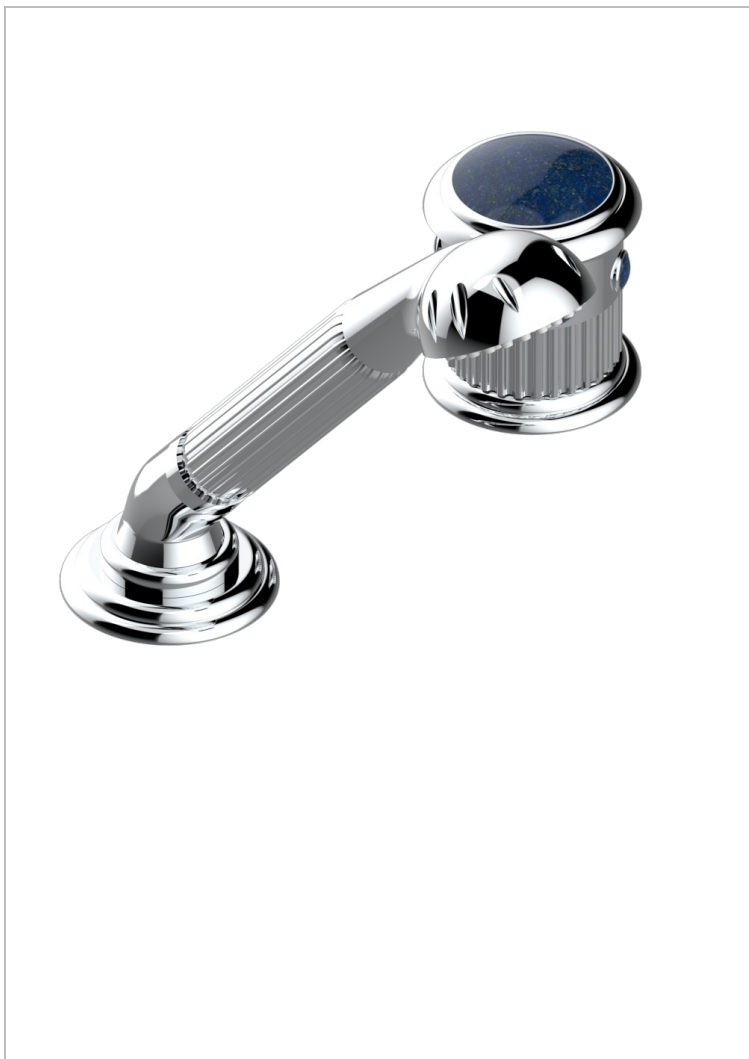

TROCADERO LAPIS LAZULI

U7B-6532/60A

Deck mounted mixer with handshower, progressive cartridge

THG[®]
PARIS

CHARACTERISTIC

- ACS : 22ACCLY009

STANDARDS

AVAILABLE FINITIONS

Black ceram - D30
Blush PVD - H62
Brass color PVD - H49
Brown bronze color PVD - F33
Chrome polished - A02
Chrome polished / gold polished - G02

Gold color PVD - H52
Gold mat - F07
Gold polished - F01
Graphite PVD - H64
Matt Umber PVD - H67
Matt blush PVD - H60

Matt brass color PVD - H50
Matt brown bronze color PVD - F34
Matt chrome (American satin) - C02
Matt gold color PVD - H53
Matt graphite PVD - H65
Matt nickel (American satin) - C01

Matt nickel color PVD - H56
Nickel antique / Sovereign - H28
Nickel color PVD - H55
Nickel polished - B01
Soft gold - F30
Soft matt gold - F31