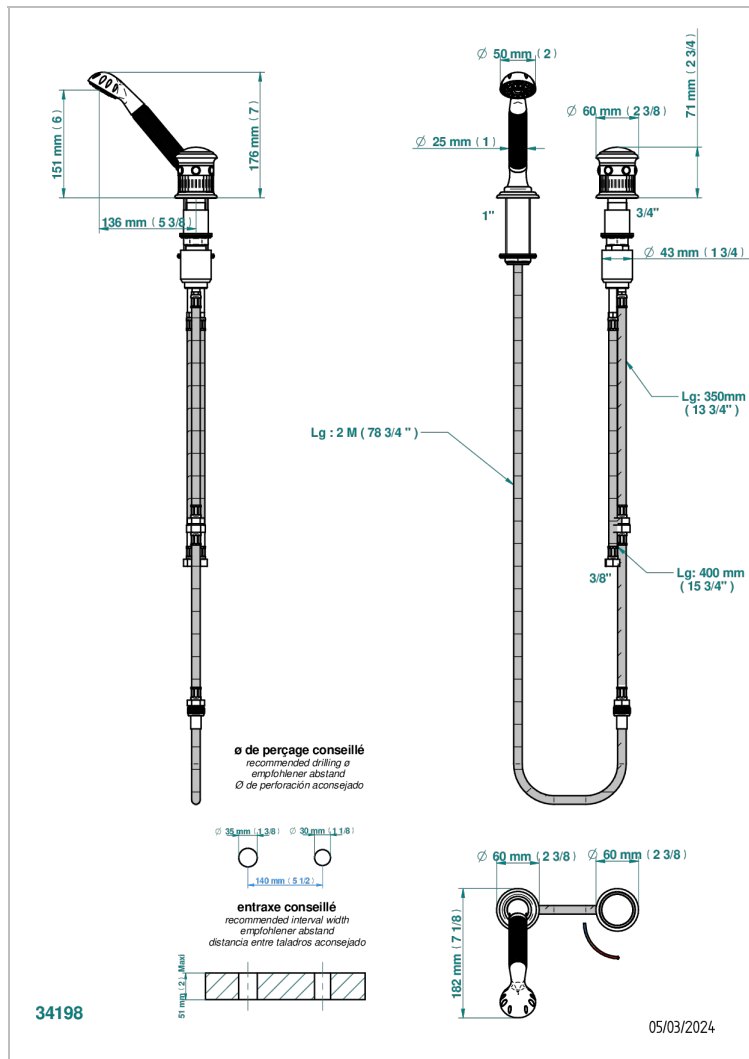

TROCADERO LAPIS LAZULI

U7B-6532/60A

Deck mounted mixer with handshower, progressive cartridge

THG[®]
PARIS

CHARACTERISTIC

- ACS : 22ACCLY009

STANDARDS

AVAILABLE FINITIONS

Black ceram - D30
Blush PVD - H62
Brass color PVD - H49
Brown bronze color PVD - F33
Chrome polished - A02
Chrome polished / gold polished - G02

Gold color PVD - H52
Gold mat - F07
Gold polished - F01
Graphite PVD - H64
Matt Umber PVD - H67
Matt blush PVD - H60

Matt brass color PVD - H50
Matt brown bronze color PVD - F34
Matt chrome (American satin) - C02
Matt gold color PVD - H53
Matt graphite PVD - H65
Matt nickel (American satin) - C01

Matt nickel color PVD - H56
Nickel antique / Sovereign - H28
Nickel color PVD - H55
Nickel polished - B01
Soft gold - F30
Soft matt gold - F31

Umber PVD - H66

TECHNICAL SPECS

- Recommandé : 3 bars (max. 5 bars) - Advised : 43,5 psi (max. 72 psi)
- 9,5 l/min à 3 bars (2.5 gpm at 43.5 psi)