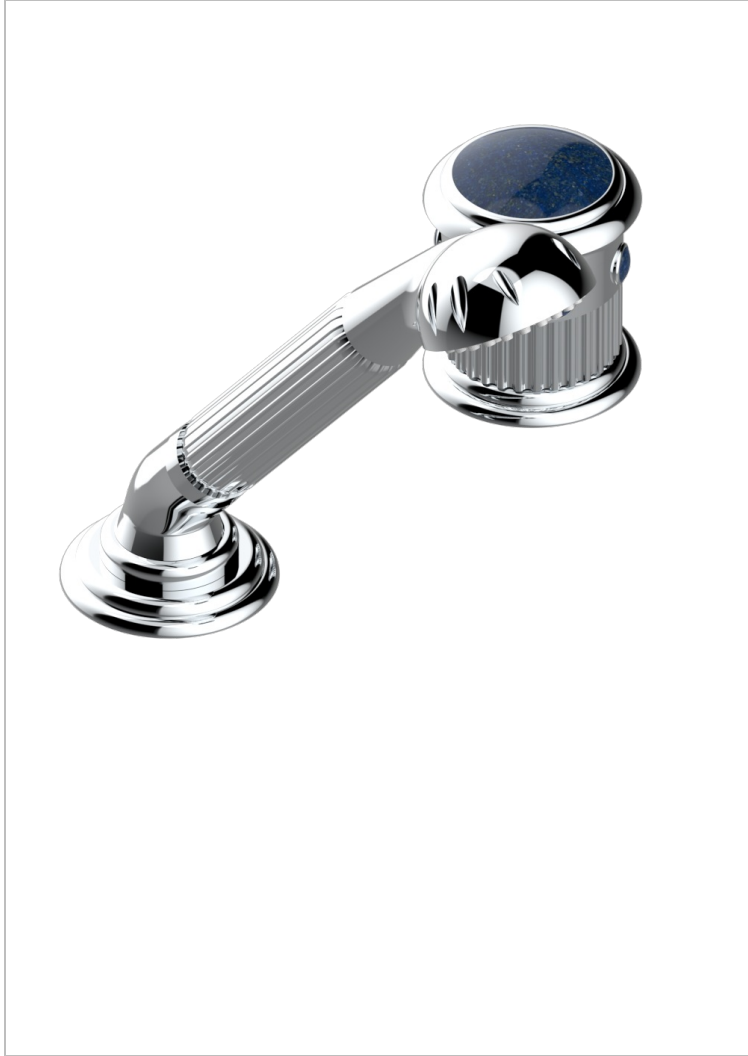

TROCADERO LAPIS LAZULI

U7B-6532/60A

Rim mounted ceramic mixer with handshower with progressive cartridge

THG[®]
PARIS

CHARACTERISTIC

- ACS : 22ACCLY009

STANDARDS

TECHNICAL SPECS

- Recommandé : 3 bars (max. 5 bars) - Advised : 43,5 psi (max. 72 psi)
- 9,5 l/min à 3 bars (2.5 gpm at 43.5 psi)

AVAILABLE FINITIONS

- Antique nickel - H28
- Black ceram - D30
- Blush PVD - H62
- Brass color PVD - H49
- Brown bronze color PVD - F33
- Gold color PVD - H52

- Graphite PVD - H64
- Matt Umber PVD - H67
- Matt blush PVD - H60
- Matt brass color PVD - H50
- Matt brown bronze color PVD - F34
- Matt chrome - C02

- Matt gold - F07
- Matt gold color PVD - H53
- Matt graphite PVD - H65
- Matt nickel (color finish) - C01
- Matt nickel color PVD - H56
- Nickel color PVD - H55

- Polished chrome (color finish) - A02
- Polished chrome / Polished gold (color finish) - G02
- Polished gold (color finish) - F01
- Polished nickel - B01
- Soft gold - F30
- Soft matt gold - F31
- Umber PVD - H66