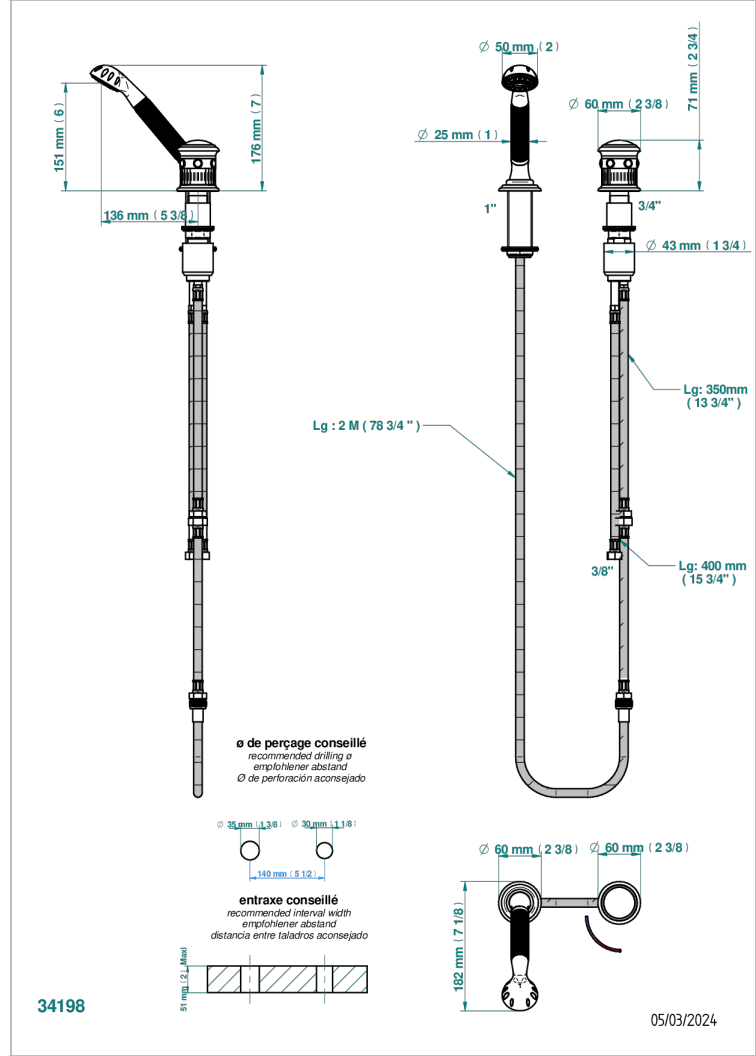

TROCADERO LAPIS LAZULI

U7B-6532/60A

Rim mounted ceramic mixer with handshower with progressive cartridge

THG[®]
PARIS

CHARACTERISTIC

- ACS : 22ACCLY009

STANDARDS

TECHNICAL SPECS

- Recommandé : 3 bars (max. 5 bars) - Advised : 43,5 psi (max. 72 psi)
- 9,5 l/min à 3 bars (2.5 gpm at 43.5 psi)

AVAILABLE FINITIONS

- Antique nickel - H28
- Black ceram - D30
- Blush PVD - H62
- Brass color PVD - H49
- Brown bronze color PVD - F33
- Gold color PVD - H52

- Graphite PVD - H64
- Matt Umber PVD - H67
- Matt blush PVD - H60
- Matt brass color PVD - H50
- Matt brown bronze color PVD - F34
- Matt chrome - C02

- Matt gold - F07
- Matt gold color PVD - H53
- Matt graphite PVD - H65
- Matt nickel (color finish) - C01
- Matt nickel color PVD - H56
- Nickel color PVD - H55

- Polished chrome (color finish) - A02
- Polished chrome / Polished gold (color finish) - G02
- Polished gold (color finish) - F01
- Polished nickel - B01
- Soft gold - F30
- Soft matt gold - F31
- Umber PVD - H66