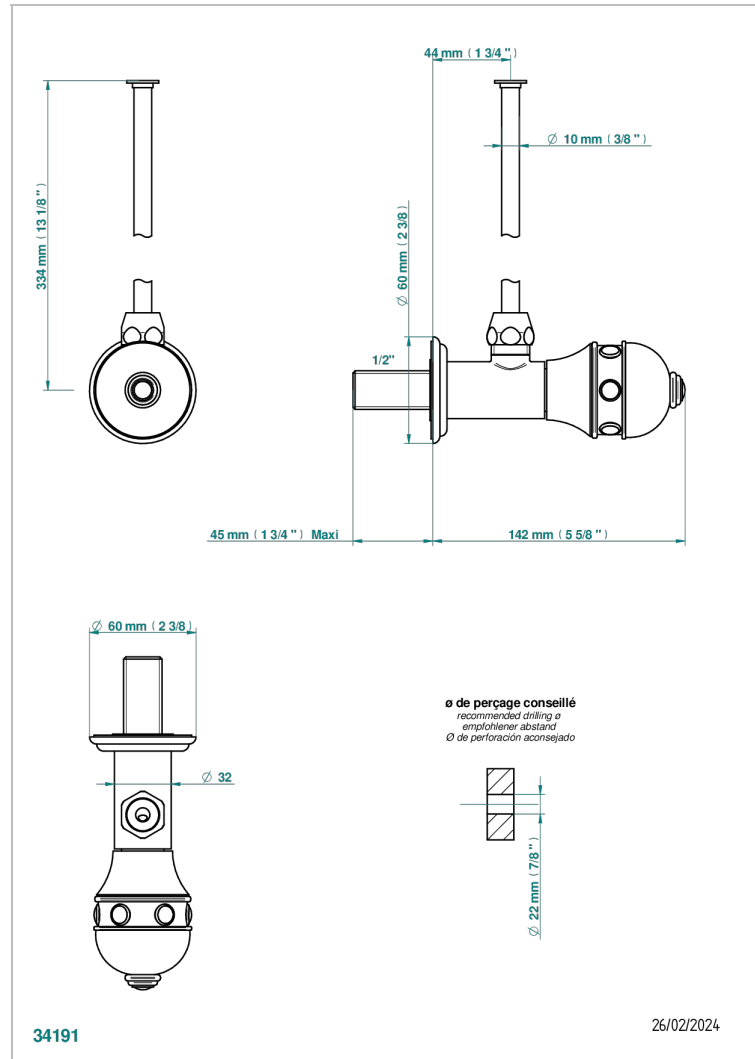

# SULLY WHITE ONYX

U1S-181/S

1/2" stylised adjustable stop cock with 30 cm tube

## CHARACTERISTIC

- Sully white onyx
- 1/2" stylised adjustable stop cock with 30 cm tube