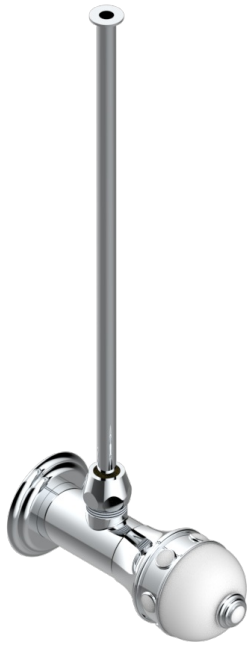

# SULLY WHITE ONYX

U1S-181/S

1/2" stylised adjustable stop cock with 30 cm tube

## CHARACTERISTIC

- Sully white onyx
- 1/2" stylised adjustable stop cock with 30 cm tube

## AVAILABLE FINITIONS

Antique nickel - H28  
Black ceram - D30  
Blush PVD - H62  
Brass color PVD - H49  
Brown bronze color PVD - F33  
Gold color PVD - H52

Graphite PVD - H64  
Matt Umber PVD - H67  
Matt blush PVD - H60  
Matt brass color PVD - H50  
Matt brown bronze color PVD - F34  
Matt chrome - C02

Matt gold - F07  
Matt gold color PVD - H53  
Matt graphite PVD - H65  
Matt nickel (color finish) - C01  
Matt nickel color PVD - H56  
Nickel color PVD - H55

Polished chrome (color finish) - A02  
Polished chrome / Polished gold (color finish) - G02  
Polished gold (color finish) - F01  
Polished nickel - B01  
Soft gold - F30  
Soft matt gold - F31  
Umber PVD - H66