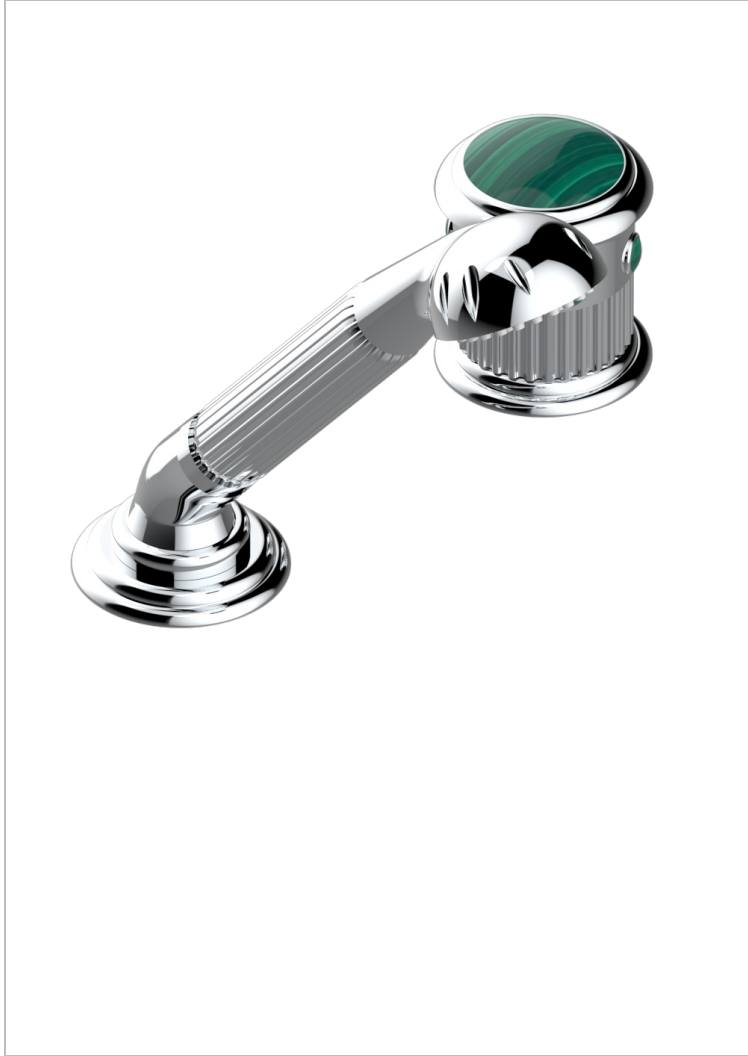

TROCADERO MALACHITE

U7A-6532/60A

Deck mounted mixer with handshower, progressive cartridge

THG[®]
PARIS

CHARACTERISTIC

- ACS : 22ACCLY009

TECHNICAL SPECS

- Recommandé : 3 bars (max. 5 bars) - Advised : 43,5 psi (max. 72 psi)
- 9,5 l/min à 3 bars (2.5 gpm at 43.5 psi)

STANDARDS

AVAILABLE FINITIONS

Black ceram - D30
Blush PVD - H62
Brass color PVD - H49
Brown bronze color PVD - F33
Chrome polished - A02
Chrome polished / gold polished - G02

Gold color PVD - H52
Gold mat - F07
Gold polished - F01
Graphite PVD - H64
Matt Umber PVD - H67
Matt blush PVD - H60

Matt brass color PVD - H50
Matt brown bronze color PVD - F34
Matt chrome (American satin) - C02
Matt gold color PVD - H53
Matt graphite PVD - H65
Matt nickel (American satin) - C01

Matt nickel color PVD - H56
Nickel antique / Sovereign - H28
Nickel color PVD - H55
Nickel polished - B01
Soft gold - F30
Soft matt gold - F31