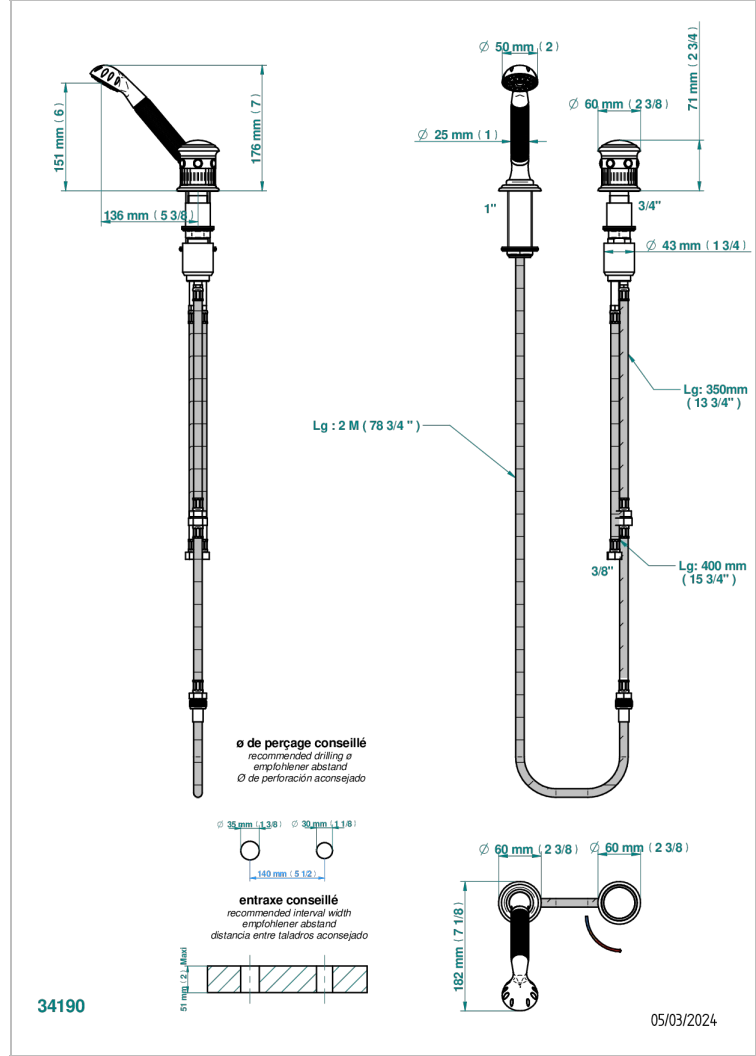

TROCADERO MALACHITE

U7A-6532/60A

Deck mounted mixer with handshower, progressive cartridge

THG[®]
PARIS

CHARACTERISTIC

- ACS : 22ACCLY009

TECHNICAL SPECS

- Recommandé : 3 bars (max. 5 bars) - Advised : 43,5 psi (max. 72 psi)
- 9,5 l/min à 3 bars (2.5 gpm at 43.5 psi)

STANDARDS

AVAILABLE FINITIONS

Black ceram - D30
Blush PVD - H62
Brass color PVD - H49
Brown bronze color PVD - F33
Chrome polished - A02
Chrome polished / gold polished - G02

Gold color PVD - H52
Gold mat - F07
Gold polished - F01
Graphite PVD - H64
Matt Umber PVD - H67
Matt blush PVD - H60

Matt brass color PVD - H50
Matt brown bronze color PVD - F34
Matt chrome (American satin) - C02
Matt gold color PVD - H53
Matt graphite PVD - H65
Matt nickel (American satin) - C01

Matt nickel color PVD - H56
Nickel antique / Sovereign - H28
Nickel color PVD - H55
Nickel polished - B01
Soft gold - F30
Soft matt gold - F31

Umber PVD - H66